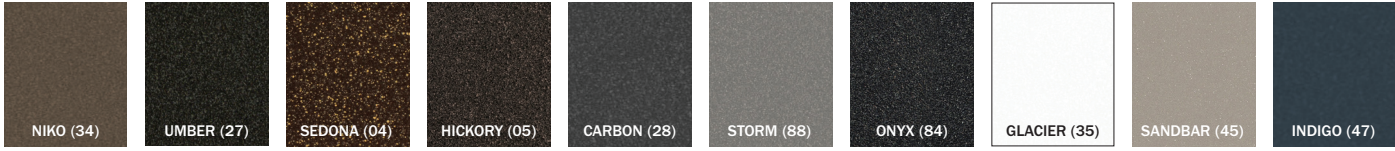

LATITUDE FIRE TABLES

HOMECREST™
OUTDOOR LIVING

Made in the USA • www.homecrest.com

ALUMINUM

Latitude's clean, slated aluminum tops can on one hand play as boardwalk inspired for a more beachside look, or on the other hand play as more rustic cabin-inspired for the feel of a luxury ski resort. No matter what style an outdoor space is trying to achieve, Latitude fire tables can fit and elevate the aesthetic. Homecrest fire tables offer a powerful burner (up to 65,000 BTUs) and come standard with your choice of fire jewelry, as well as a secure key and black 3/4" aluminum fire burner riser.

LATITUDE FIRE TABLES

ALUMINUM

HOMECREST™
OUTDOOR LIVING

Made in the USA · www.homecrest.com

AVAILABLE TOP COLORS + FRAME FINISHES

FIRE TABLES + ACCESSORIES Fire tables feature a 1.5" edge profile.

Note: Each fire table comes standard with a 12" x 24" rectangular 65,000 BTU stainless steel black powder-coated burner, external key valve, match-light ignition, 20 lbs of fire jewelry (select one or two colors), and a black 3/4" fire burner riser. The burner is available as either Liquid Propane (XXX-JLP) or Natural Gas (XXX-JNG)—if one is not selected, the burner will default to the Liquid Propane option.