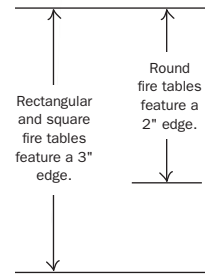

AVAILABLE TOP COLORS

Note: Each top is individually handcrafted and will vary in color. Colors are representations, refer to an actual sample.

3" STRAIGHT EDGE PROFILE
SHOWN IN DRIFT

FIRE TABLES

Fire tables feature a 2" or 3" straight edge profile.

Note: Each fire table comes standard with a 12" x 24" rectangular or 20" round 65,000 BTU stainless steel black powder-coated burner, external key valve, match-light ignition, 20 lbs of fire jewelry (select one or two colors), and a black 3/4" fire burner riser. The burner is available as either Liquid Propane (XXX-JLP) or Natural Gas (XXX-JNG)—if one is not selected, the burner will default to the Liquid Propane option. The square and rectangular fire tables feature a 3" straight edge profile and the round fire tables feature a 2" straight edge profile.