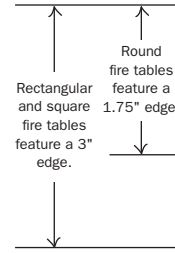

AVAILABLE TOP COLORS

Note: Each top is individually handcrafted and will vary in color. Colors are representations, refer to an actual sample.

FIRE TABLES

Note: Each fire table comes standard with a 12" x 24" rectangular or 20" round 65,000 BTU stainless steel black powder-coated burner, external key valve, match-light ignition, 20 lbs of fire jewelry (select one or two colors), and a black 3/4" fire burner riser. The burner is available as either Liquid Propane (XXX-JLP) or Natural Gas (XXX-JNG)—if one is not selected, the burner will default to the Liquid Propane option. The square and rectangular fire tables feature a 3" straight edge profile and the round fire tables feature a 1.75" straight edge profile.