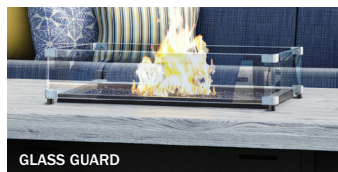

EASY PROPANE ACCESS

GLASS GUARD