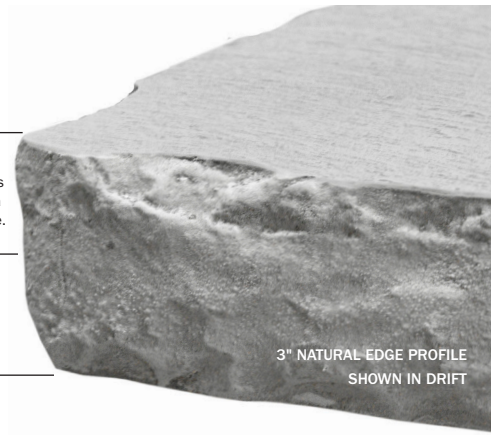

SLATE FIRE TABLES

NATURAL SERIES

HOMECREST™
OUTDOOR LIVING

Made in the USA • www.homecrest.com

Rustic yet elegant, Homecrest's handcrafted Slate fire tables are a refreshing addition to any outdoor space. Featuring authentic patterns and subtle textures, these smooth-surface fire tables are cast from natural slate and are available in a variety of colors. Our Slate fire tables are as beautiful as they are durable. Homecrest fire tables offer a powerful burner (up to 65,000 BTUs) and come standard with your choice of fire jewelry, as well as a secure key and black 3/4" aluminum fire burner riser.

AVAILABLE TOP COLORS

Note: Each top is individually handcrafted and will vary in color. Colors are representations, refer to an actual sample.

3" NATURAL EDGE PROFILE SHOWN IN DRIFT

FIRE TABLES

Note: Each fire table comes standard with a 12" x 24" rectangular or 20" round 65,000 BTU stainless steel black powder-coated burner, external key valve, match-light ignition, 20 lbs of fire jewelry (select one or two colors), and a black 3/4" fire burner riser. The burner is available as either Liquid Propane (XXX-JLP) or Natural Gas (XXX-JNG)—if one is not selected, the burner will default to the Liquid Propane option. The square and rectangular fire tables feature a 3" natural edge profile and the round fire tables feature a 1.5" natural edge profile.