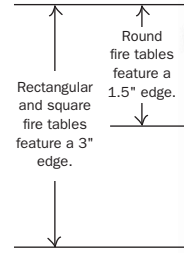

AVAILABLE TOP COLORS

Note: Each top is individually handcrafted and will vary in color. Colors are representations, refer to an actual sample.

3" NATURAL EDGE PROFILE SHOWN IN DRIFT

FIRE TABLES

Note: Each fire table comes standard with a 12" x 24" rectangular or 20" round 65,000 BTU stainless steel black powder-coated burner, external key valve, match-light ignition, 20 lbs of fire jewelry (select one or two colors), and a black 3/4" fire burner riser. The burner is available as either Liquid Propane (XXX-JLP) or Natural Gas (XXX-JNG)—if one is not selected, the burner will default to the Liquid Propane option. The square and rectangular fire tables feature a 3" natural edge profile and the round fire tables feature a 1.5" natural edge profile.