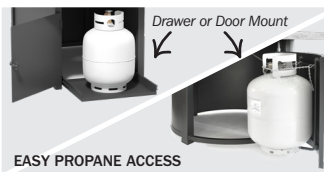

BURNER RISER

EASY PROPANE ACCESS