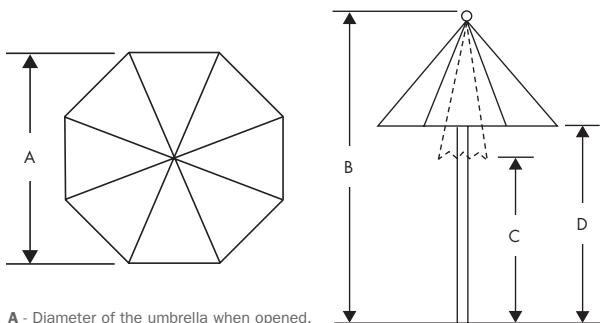

A: 9'  
B: 102"  
C: 43"  
D: 79"

9' BALCONY/BAR HEIGHT

**U** UB8100 - Auto Tilt

A: 9'  
B: 105"  
C: 43"  
D: 79"

11' DINING/CAF  HEIGHT

**U** UM8120 - Auto Tilt

A: 11'  
B: 102"  
C: 35"  
D: 76"

11' BALCONY/BAR HEIGHT

**U** UB8120 - Auto Tilt

A: 11'  
B: 105"  
C: 35"  
D: 76"

A - Diameter of the umbrella when opened.

B - Height of the umbrella from the bottom of the pole to the top of the umbrella canopy.

C - Height of the umbrella from the bottom of the pole to the bottom of the umbrella canopy when closed.

D - Height of the umbrella from the bottom of the pole to the bottom of the umbrella canopy when opened.

SPUN ALUMINUM BASE  
00090  
H: 6.5" W: 19" D: 19"

CAST IRON BASE  
00091 - 45 lbs.  
H: 20.5"