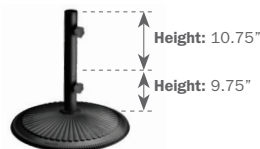

7.5' DINING/CAF  HEIGHT

**U** UM9070 - Manual Tilt

A: 7.5'  
B: 94"  
C: 43"  
D: 74"

7.5' BALCONY/BAR HEIGHT

**U** UB9070 - Manual Tilt

A: 7.5'  
B: 97"  
C: 46"  
D: 77"

9' DINING/CAF  HEIGHT

**U** UM8100 - Auto Tilt

A: 9'  
B: 102"  
C: 43"  
D: 79"

9' BALCONY/BAR HEIGHT

**U** UB8100 - Auto Tilt

A: 9'  
B: 105"  
C: 43"  
D: 79"

11' DINING/CAF  HEIGHT

**U** UM8120 - Auto Tilt

A: 11'  
B: 102"  
C: 35"  
D: 76"

11' BALCONY/BAR HEIGHT

**U** UB8120 - Auto Tilt

A: 11'  
B: 105"  
C: 35"  
D: 76"

A - Diameter of the umbrella when opened.

B - Height of the umbrella from the bottom of the pole to the top of the umbrella canopy.

C - Height of the umbrella from the bottom of the pole to the bottom of the umbrella canopy when closed.

D - Height of the umbrella from the bottom of the pole to the bottom of the umbrella canopy when opened.

SPUN ALUMINUM BASE  
00090  
H: 6.5" W: 19" D: 19"

CAST IRON BASE  
00091 - 45 lbs.  
H: 20.5"