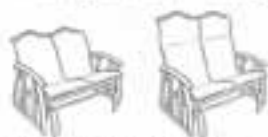

Montgomery - Sling

EM440/EM449 Std-Bk/Hi-Bk L.S. Glider
W:46" H:37/45" SH:17.5" D:30"
W:117cm H:94/114cm SH:44cm D:76cm