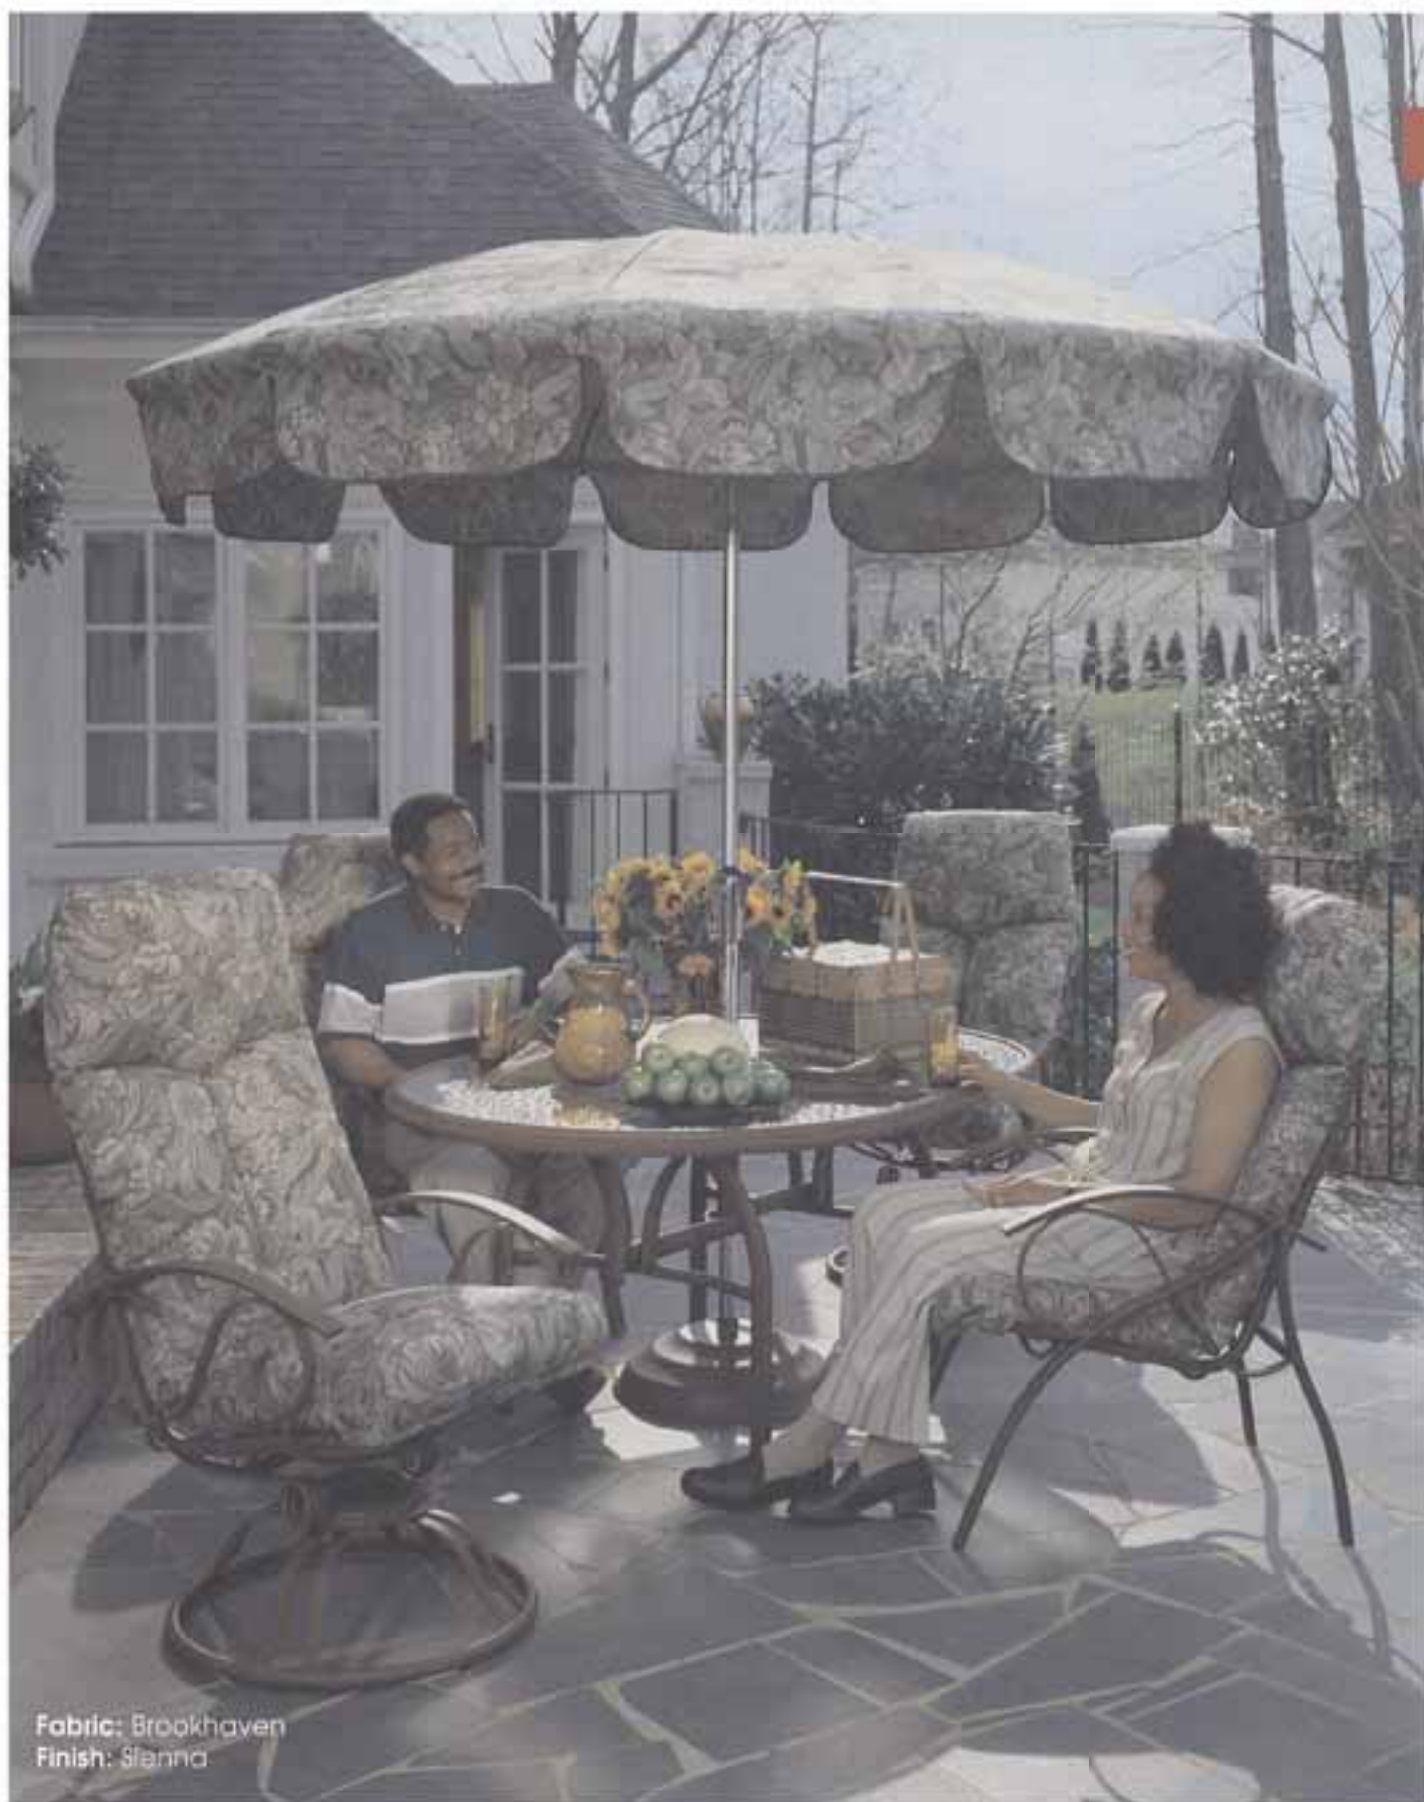

# STEEL COLLECTIONS

High Back Swivel Rocker 42900

High Back Dining Chair 42379

High Back Loveseat Glider 42449

Adjustable Chaise 42400

Ottoman 42120

Kensington is available with coordinating back or same fabric front and back