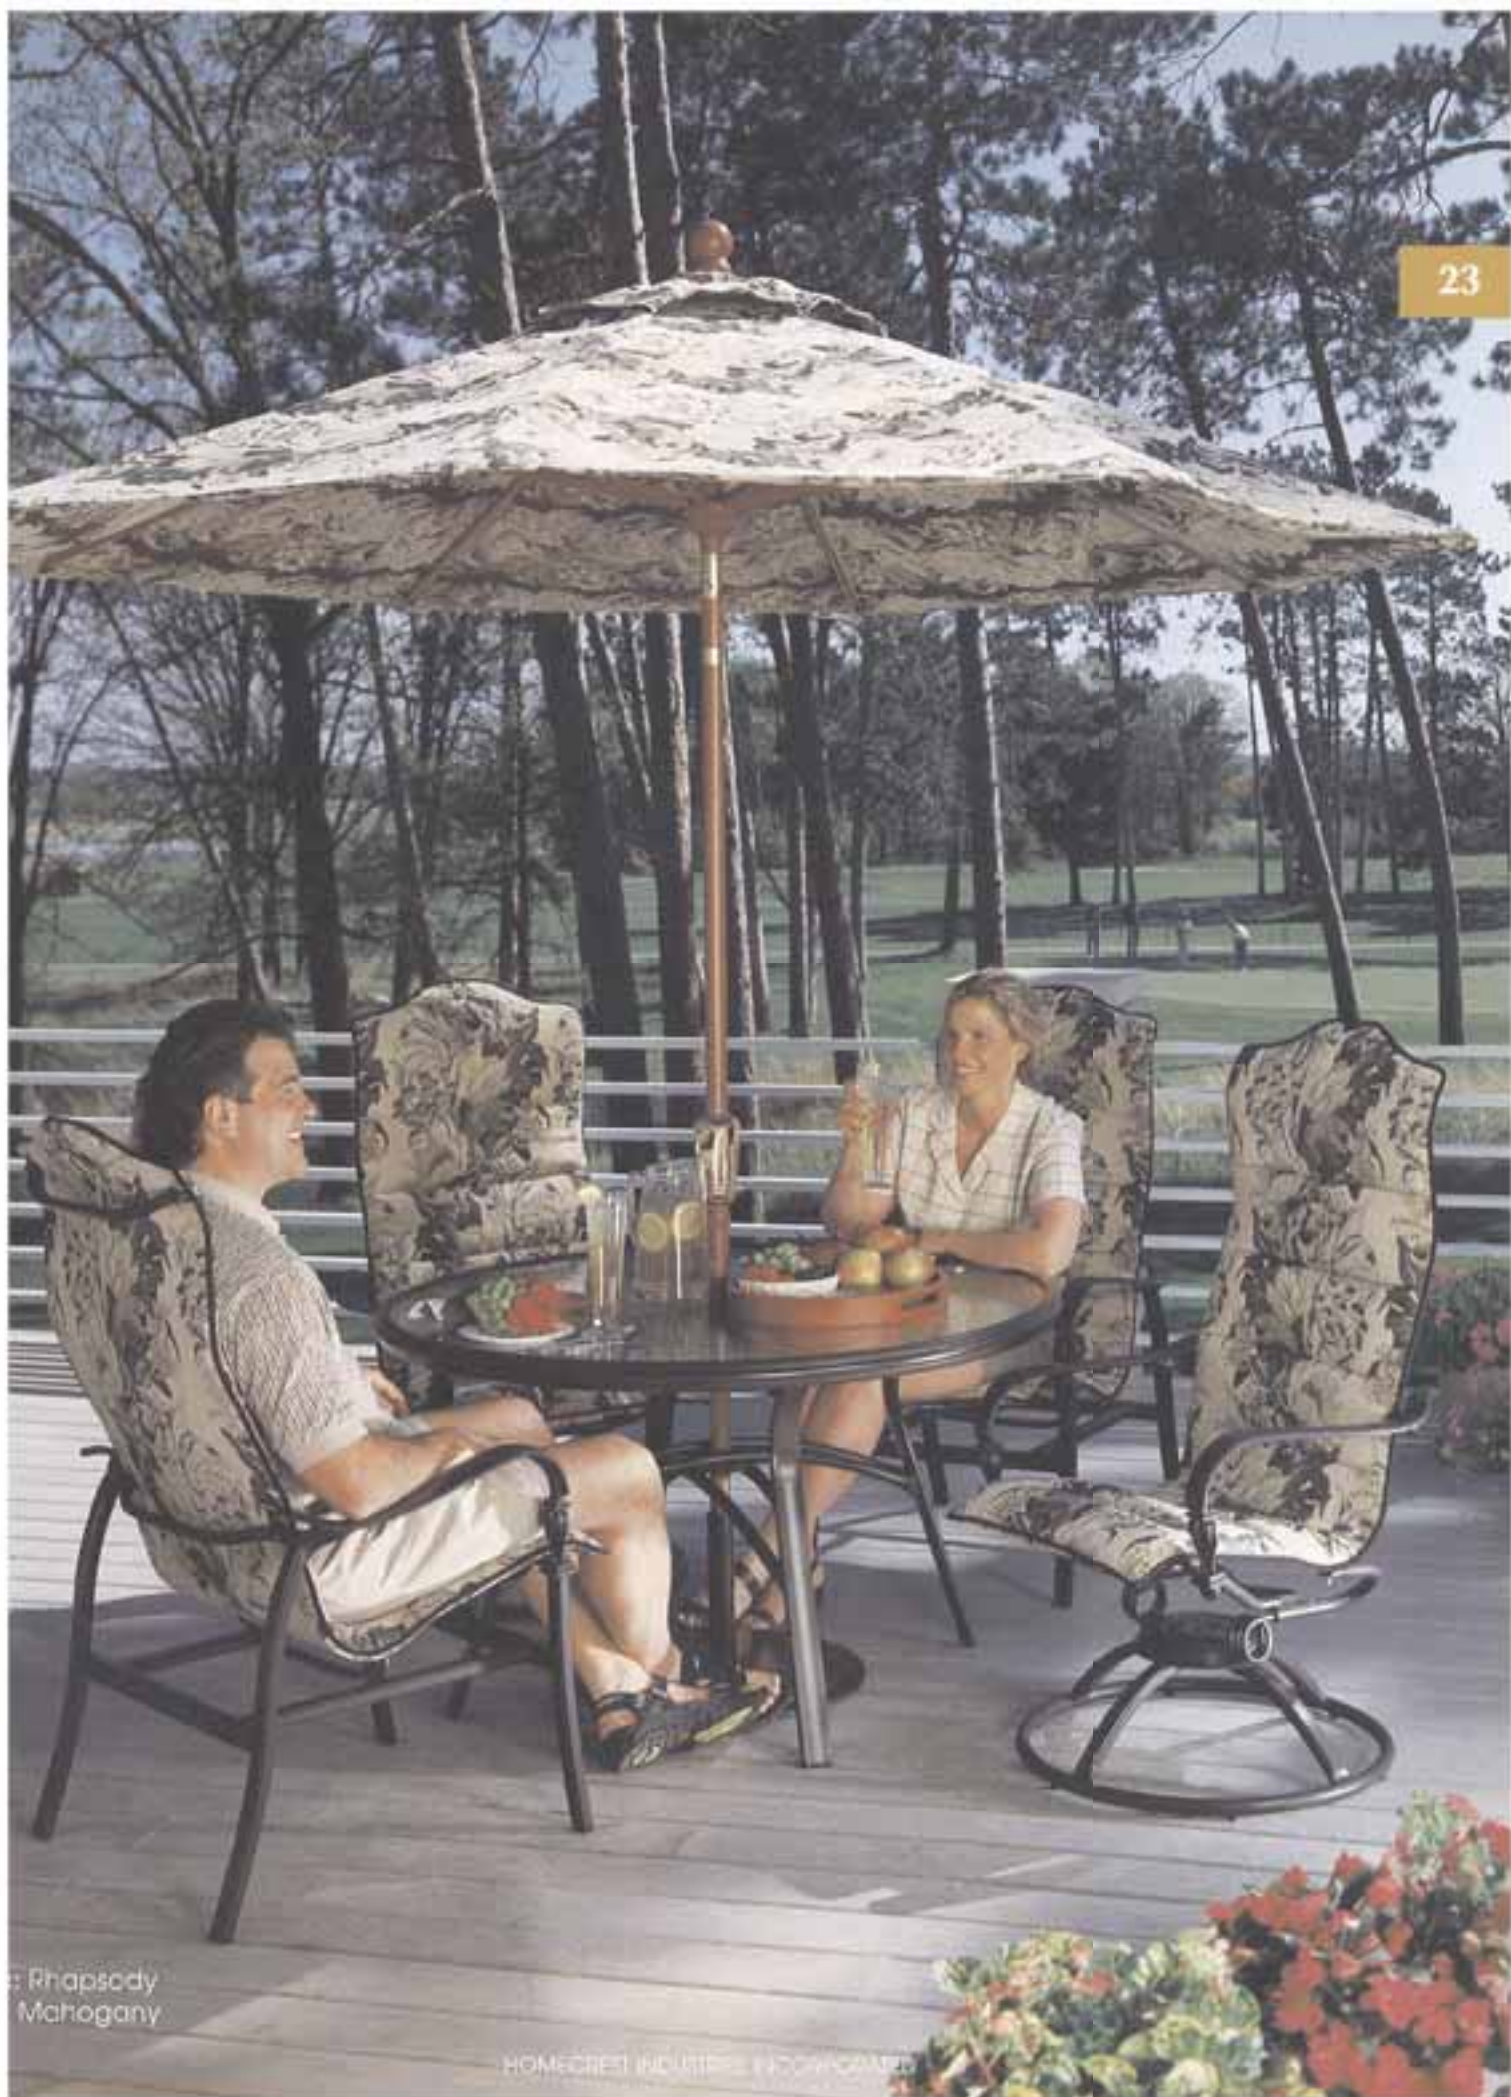

Swivel Bar Stool 2C290  
With Estate Back EC290

Self-Adjusting Chaise 2C200  
With Estate Back EC200

Ottoman 2C130

Affinity is available with coordinating back or same fabric front and back.  
Estate Back - Patent Pending