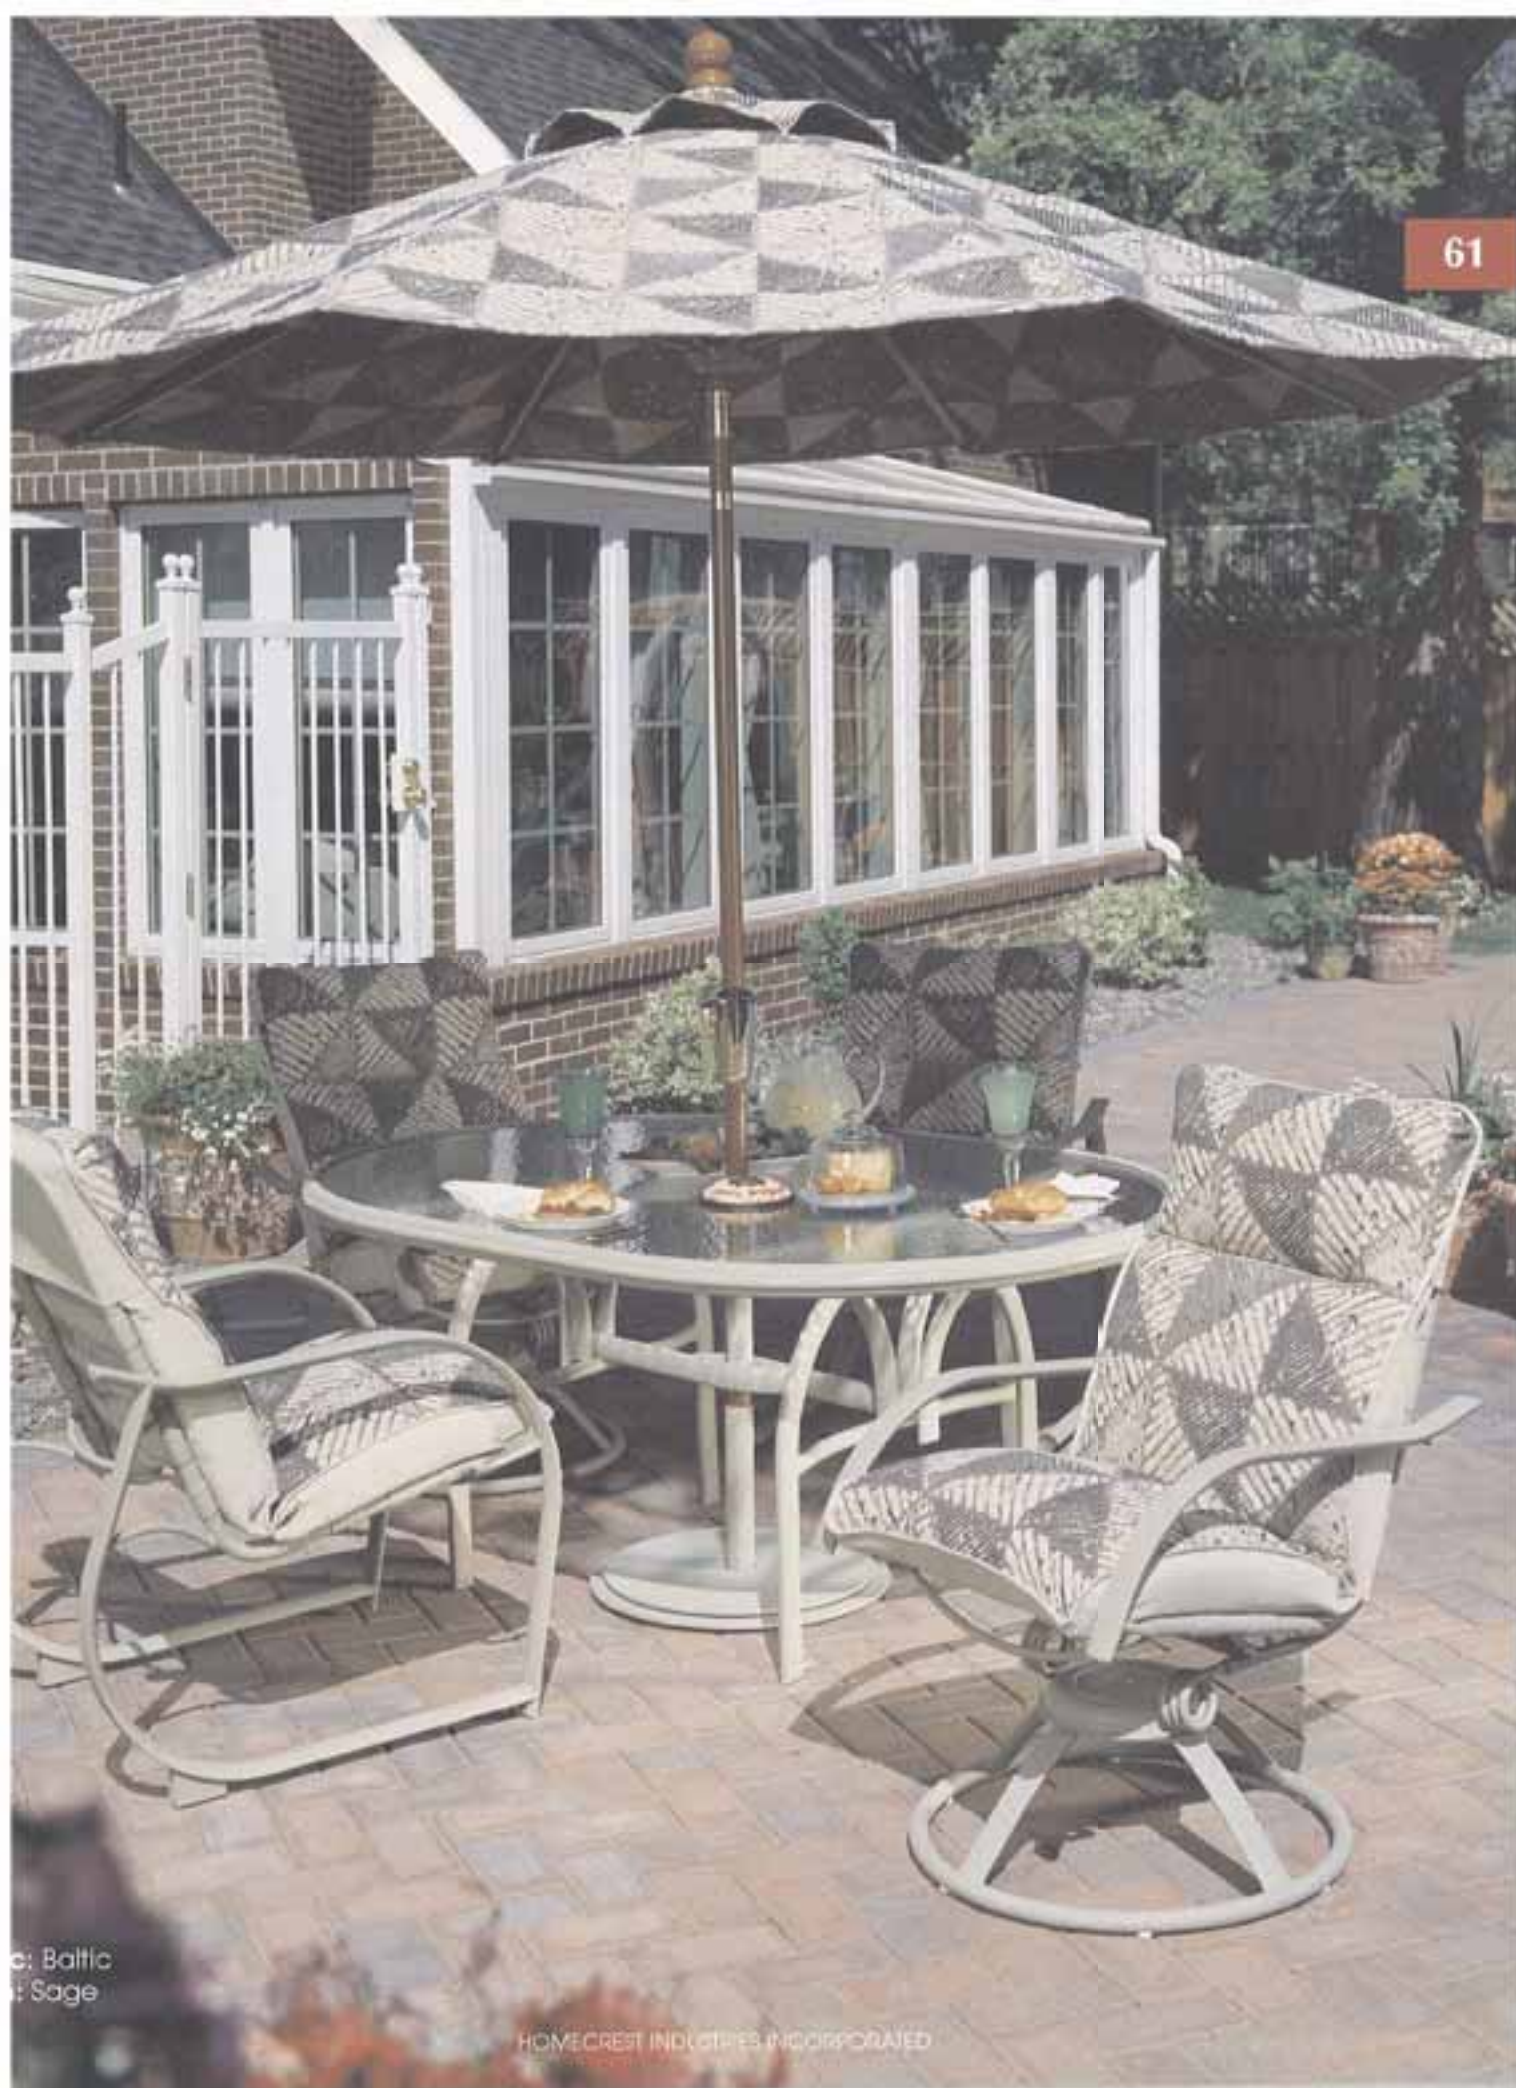

Color: Baltic
Fabric: Sage

HOME CREST INDUSTRIES INCORPORATED