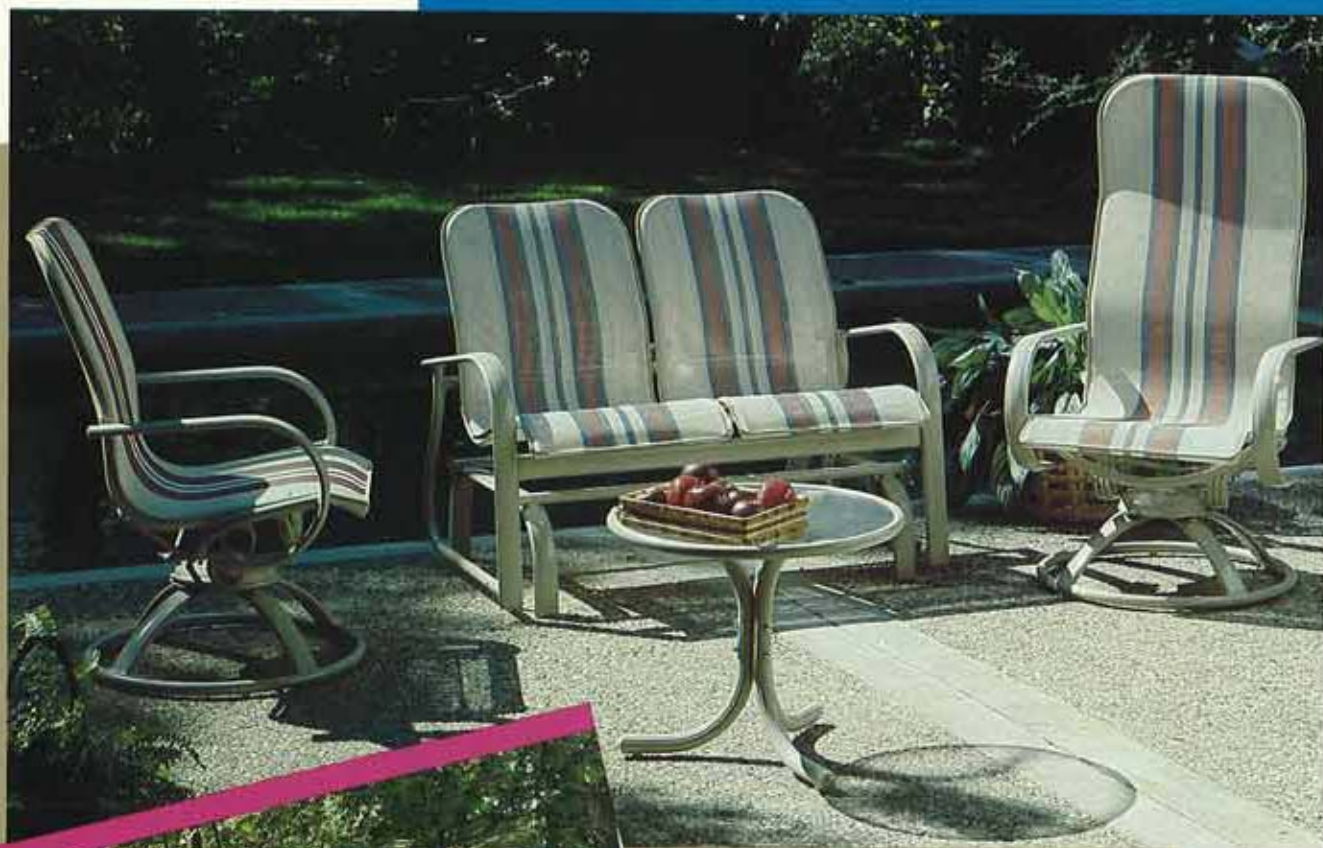

CAPRI

ALUMINUM

ABOVE:
Capri Action Seating. 30440 Loveseat
Glider—43½"W, 32½"H, 16½"SH; 30390
Swivel-Rocker—25"W, 35¾"H, 17"SH;
30900 High-Back Swivel-Rocker—25"W,
45"H, 17"SH; 02214 Side Table—21"
Dia., 17½"H. Shown in Mocha Frame
Finish, Mocha Weave Comfortext® fabric.

LEFT:
Continuous adjustment from flat to
reading position; two tension knobs
control movement. 30300 Self-Adjustable
Stacking Chaise—27¼"W, 75"L, 10"
18"SH. Shown in Vanilla Frame Finish,
Venetian Coral Comfortext® fabric.