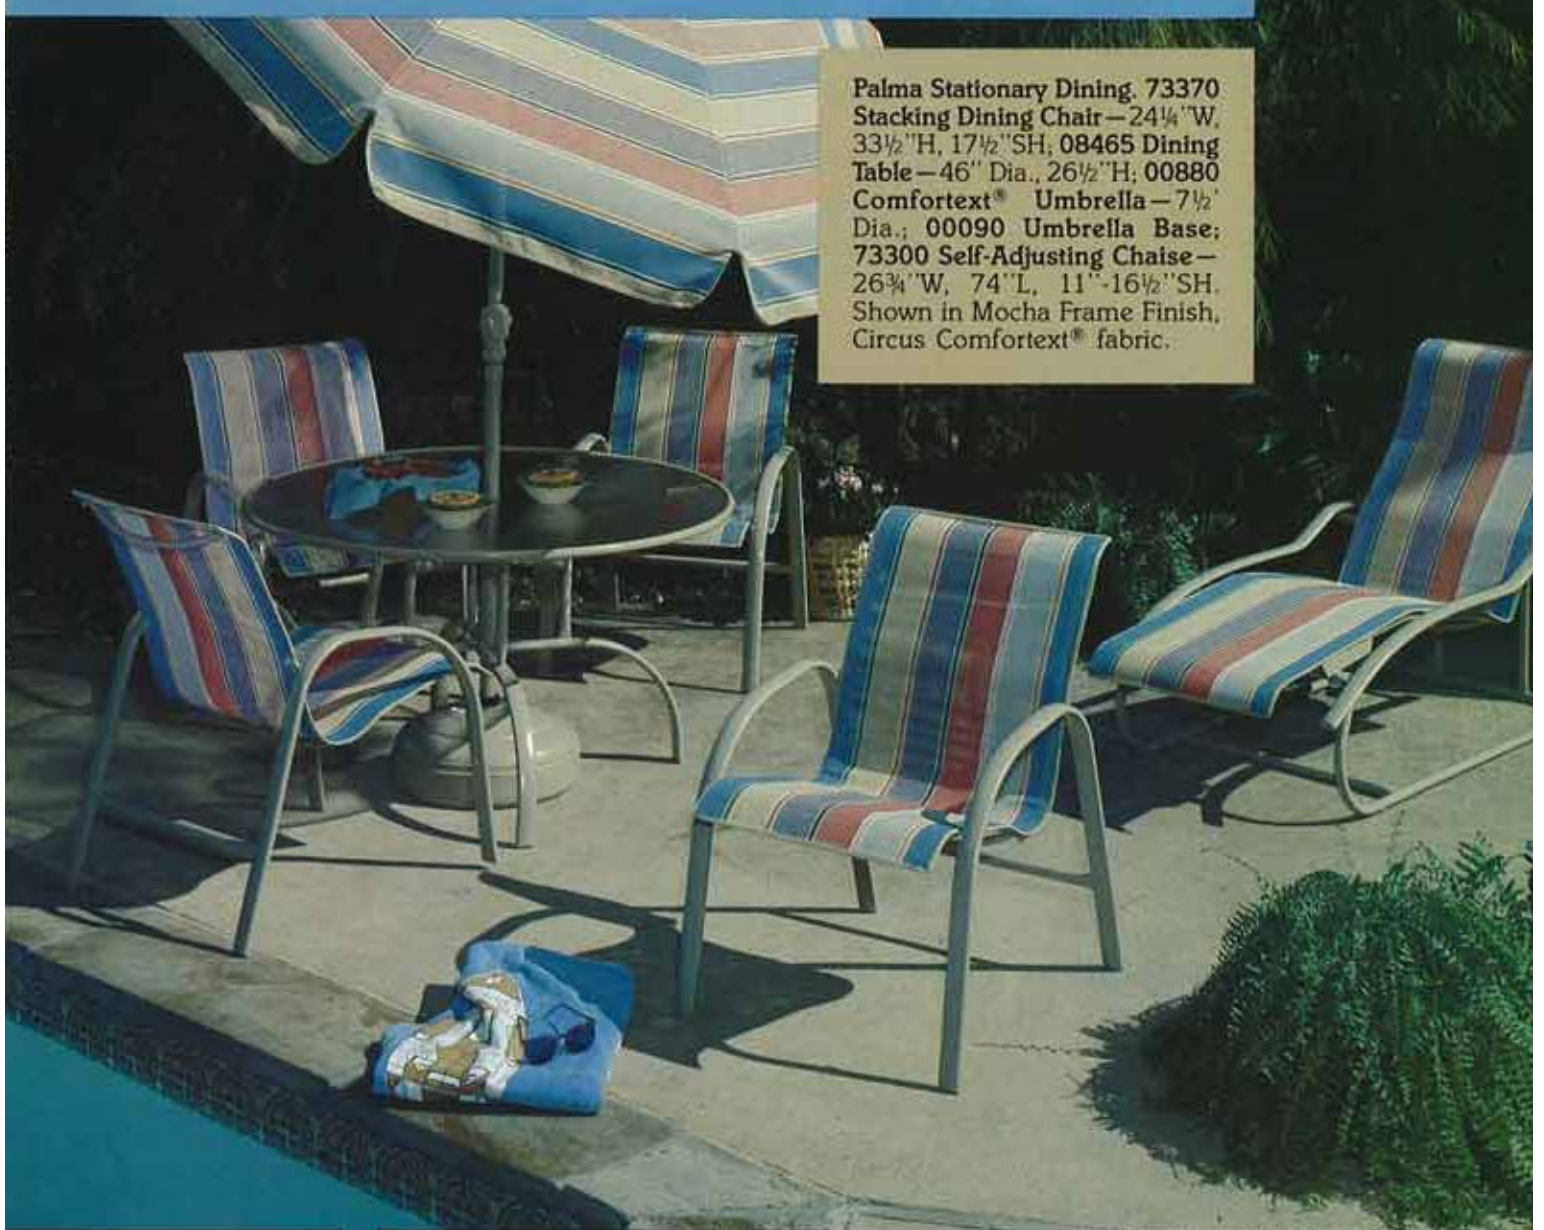

PALMA

Palma Stationary Dining, 73370
Stacking Dining Chair—24 $\frac{1}{4}$ " W,
33 $\frac{1}{2}$ " H, 17 $\frac{1}{2}$ " SH; 08465 Dining
Table—46" Dia., 26 $\frac{1}{2}$ " H; 00880
Comfortext® Umbrella—7 $\frac{1}{2}$ '
Dia.; 00090 Umbrella Base;
73300 Self-Adjusting Chaise—
26 $\frac{3}{4}$ " W, 74" L, 11"-16 $\frac{1}{2}$ " SH.
Shown in Mocha Frame Finish,
Circus Comfortext® fabric.

Mocha Frame,
Tivoli Comfortext®