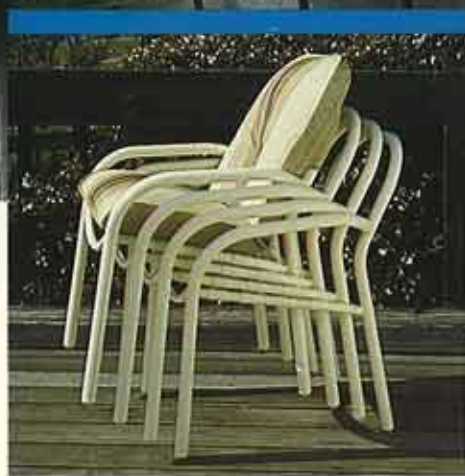

# GULL LAKE

**Aluminum action seating, all-weather cushions on vinyl strap seat deck.**

All the finesse of our fluted aluminum frames, with streamlined, center-stitched cushions that make no compromise in Homecrest's famous comfort.