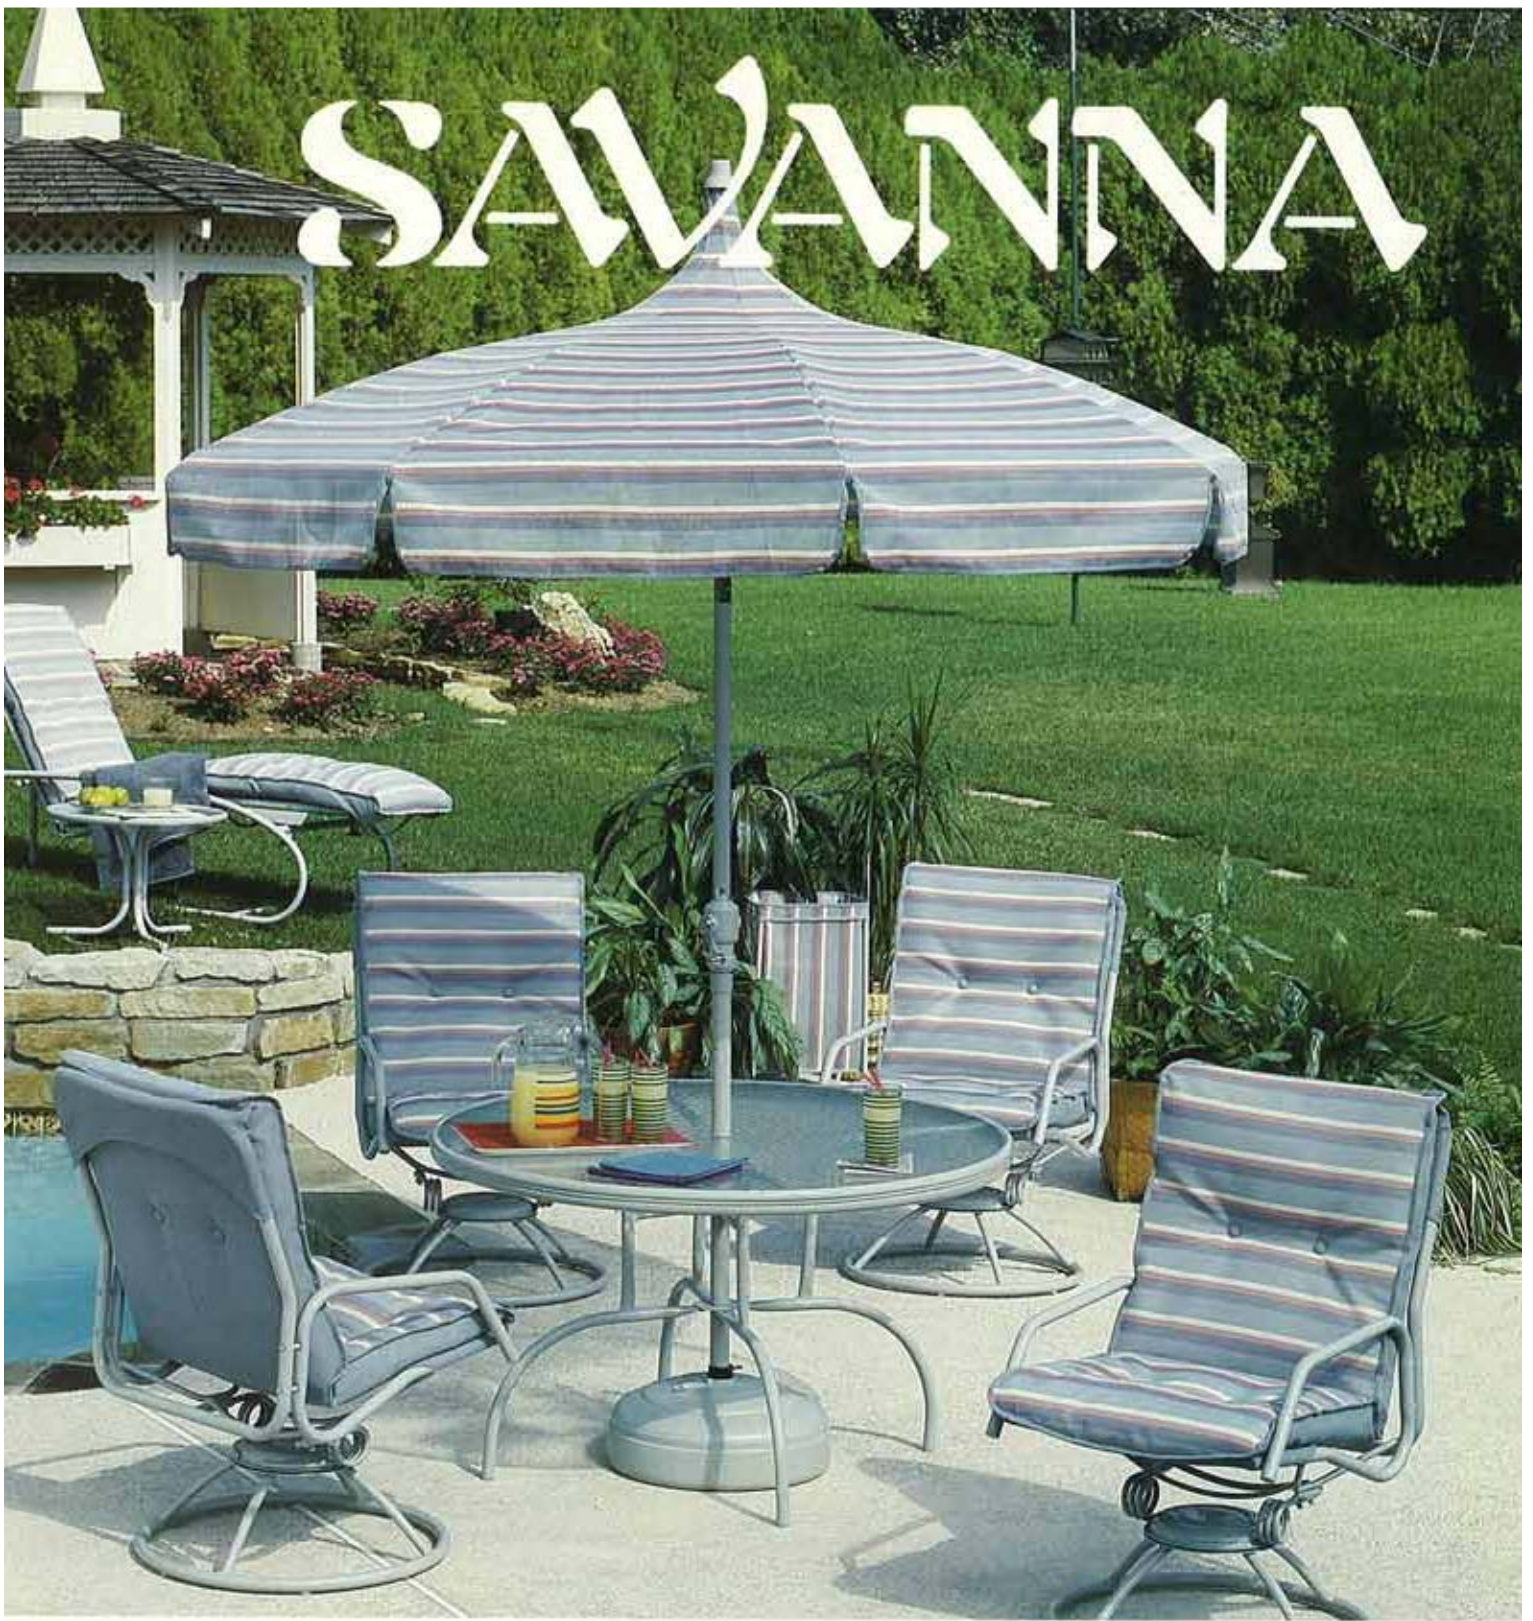

# SAVANNA

Savanna Action Dining Group. 56390 Swivel-Rocker—22¼"W, 36"H, 17½"SH; 05465 Wide Rim Glass Top Dining Table—46" Dia., 26½"H; 00890 Pagoda Comfortext® Umbrella—7½' Dia.; 00090 Umbrella Base; 56300 Self-Adjusting Chaise—26"W, 74½"L, 18"SH; 01100 Catch Can—14½" x 14½" x 23½"H. Shown in Platinum Frame Finish, Venetian Shadow Horizontal Comfortext® fabric.