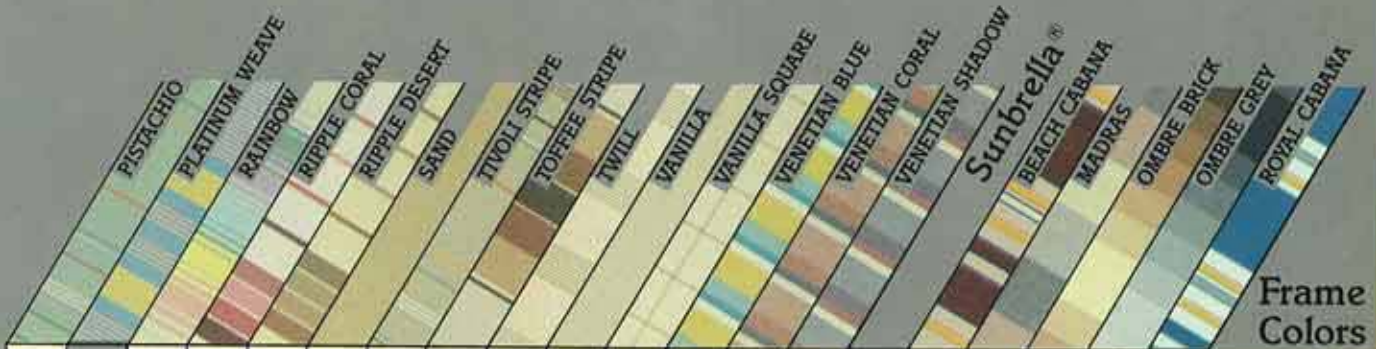

# Frame Finishes and Fabrics - combinations

Please refer to actual fabrics for accurate color matching

Frame Colors	Comfortext® BANANAS	BLUEBERRY STRIPE	BLUE TWEED	CAMEL TWEED	CANYON	CARNIVAL	CHIFFON	CIRCUS	CONFETTI STRIPE	DUSTY BLUE	EBONY STRIPE	GREY	LEMON SQUARE	LIGHT BLUE	MAPLE	MINT	MOCHA WEAVE	MOONBEAM	OCEAN	ORANGE	
VANILLA																					
MOCHA																					
WHITE																					
PLATINUM																					
Usable For Replacement Cushions		•	•	•	•				•	•	•	•	•	•	•						

Please check Price List for availability before ordering. Printed color facsimiles are as accurate as possible, but cannot exactly duplicate actual painted samples. Refer to painted samples for an exact color match.

# Frame Finishes and Fabrics - combinations

Please refer to actual fabrics for accurate color matching.

Frame Color	PISTACHIO	PLATINUM WEAVE	RAINBOW	RIPPLE CORAL	RIPPLE DESERT	SAND	TIVOLI STRIPE	TOFFEE STRIPE	TWILL	VANILLA	VANILLA SQUARE	VENETIAN BLUE	VENETIAN CORAL	VENETIAN SHADOW	Sunbrella®	BEACH CEBANA	MADRAS	OMBRE BRICK	OMBRE GREY	ROYAL CEBANA	
VANILLA																					
MOCHA																					
WHITE																					
PLATINUM																					