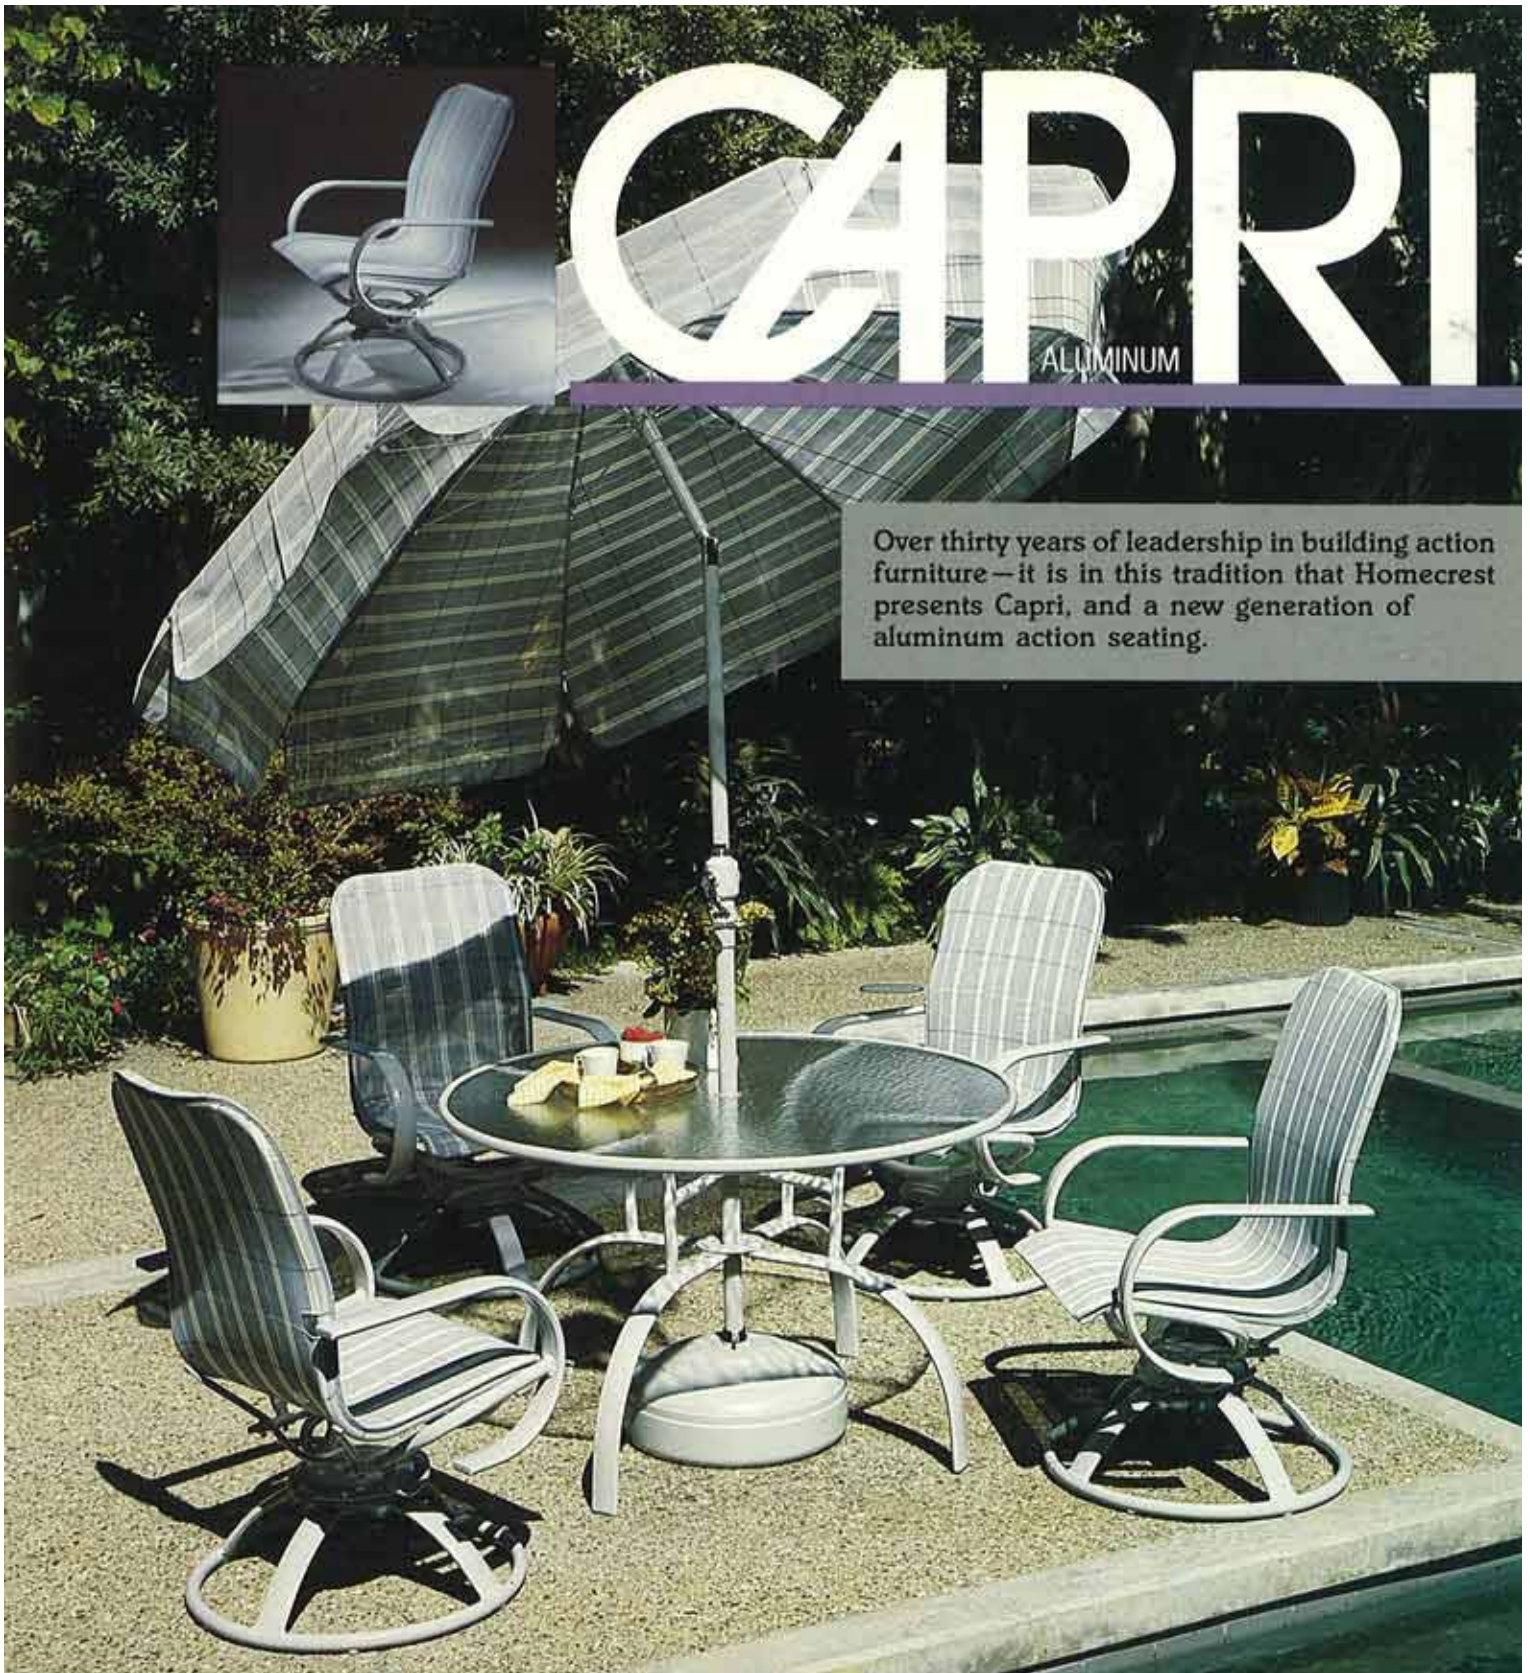

# CAPRI

ALUMINUM

Over thirty years of leadership in building action furniture—it is in this tradition that Homecrest presents Capri, and a new generation of aluminum action seating.

Capri Action Dining. 30390 Swivel-Rocker—25" W, 35 $\frac{3}{4}$ " H, 17" SH; 01465 Glass Top Dining Table—46" Dia., 26 $\frac{1}{2}$ " H; 00880 Comfortext® Umbrella—7 $\frac{1}{2}$ " Dia.; 00090 Umbrella Base. Shown in Platinum Frame Finish, Moonbeam Comfortext® fabric.