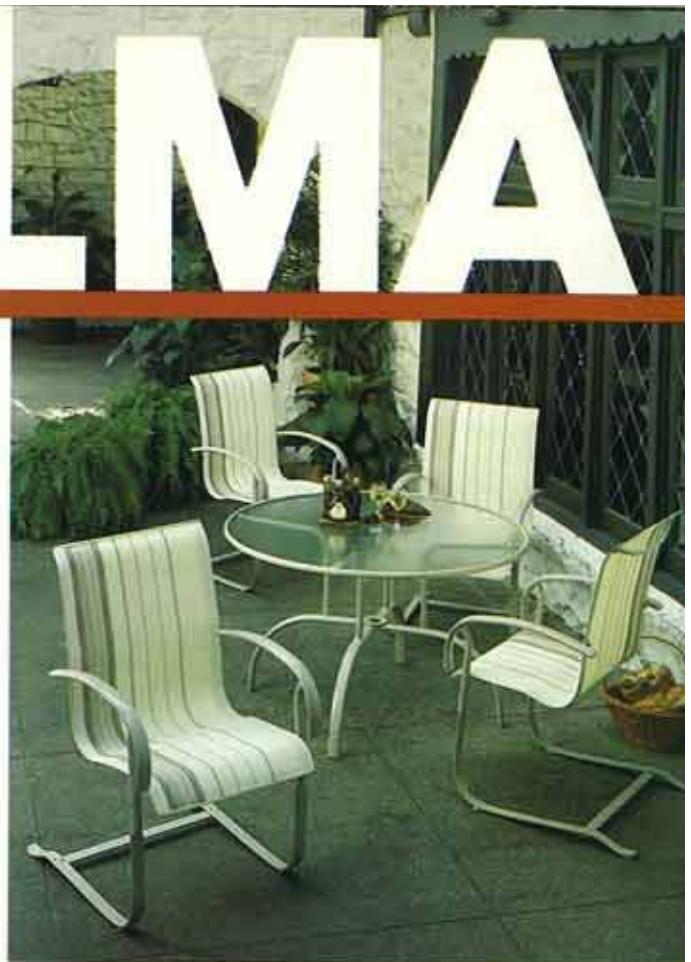

PALMA SPRING-BASE DINING

73330 Spring-Base Rocker—24¼"W, 37"H, 16½"SH; 08465 Glass Top Dining Table—46" Dia., 26½"H. Shown in Mocha Frame Finish, Ripple Desert Comfortext® fabric.

PHOTOGRAPHED ON LOCATION AT CHANDLER'S LANDING, DALLAS, TX.