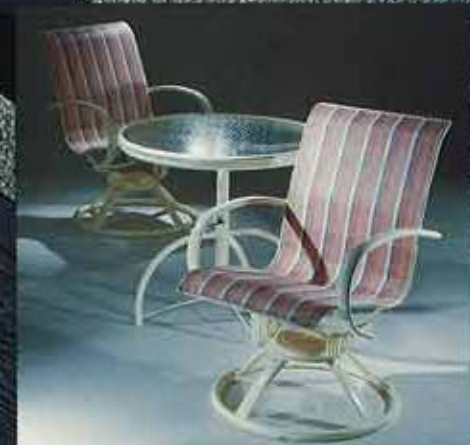

P A L

ABOVE:
Palma Action Dining Group. 73390 Swivel-Rocker—24 $\frac{1}{4}$ " W, 34" H, 16 $\frac{1}{2}$ " SH; 73900 High-Back Swivel-Rocker—24 $\frac{1}{4}$ " W, 43 $\frac{1}{2}$ " H, 16 $\frac{1}{2}$ " SH; 07625 Oval Dining Table—43" W, 52 $\frac{1}{2}$ " L, 26 $\frac{1}{2}$ " H; 00880 Comfortext® Umbrella—7 $\frac{1}{2}$ " Dia.; 00090 Umbrella Base; 01100 Catch Can—14 $\frac{1}{2}$ " x 14 $\frac{1}{2}$ " x 23" H; 00180 Lazy Susan—White, 18" Dia. Shown in Platinum Frame Finish, Platinum Weave Comfortext® fabric.

LEFT:
Palma Bistro. 73390 Swivel-Rocker; 06304 30" Dia. Adjustable Glass Top Table. Shown in Vanilla Frame Finish, Venetian Coral Comfortext® fabric.

PHOTOGRAPHED ON LOCATION AT CHANDLER'S LANDING, DALLAS, TX.