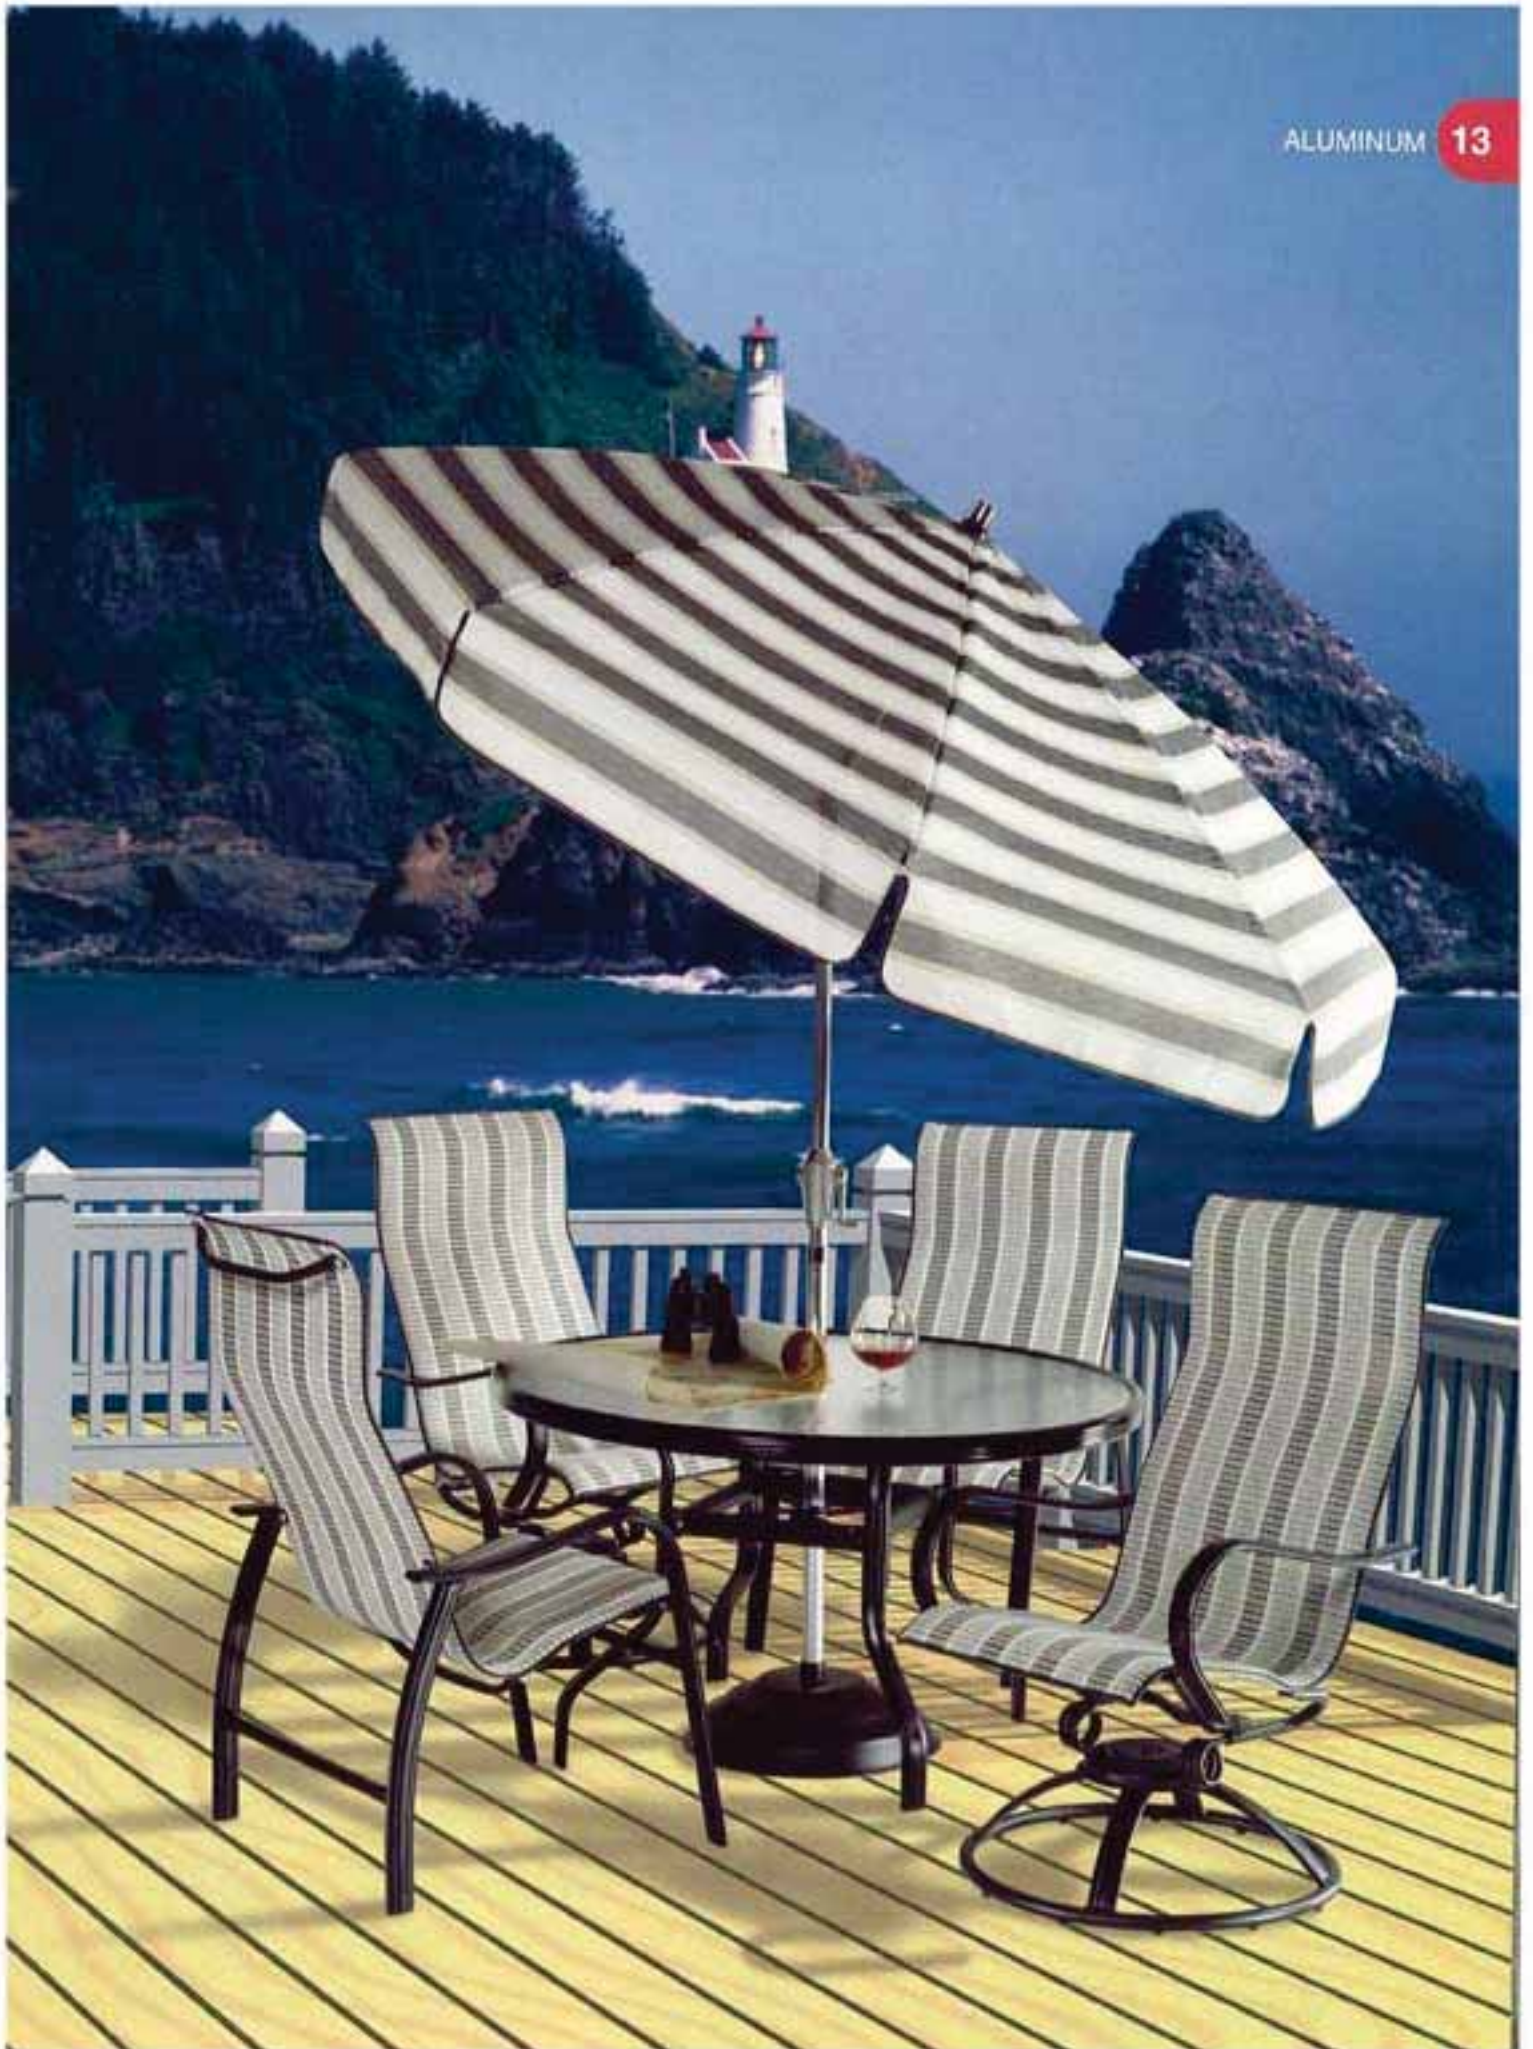

# Holly Hill Sling

NEW

High-Back Dining Chair 2A379

High-Back Swivel-Rocker 2A900

Adjustable High-Back  
Dining Chair 2A579

Ratchet-Back Chaise 2A400

**Fabric:** Sheffield  
**Finish:** Anthracite

**Opposite Page:**  
Swivel-Rocker 2A900  
Dining Chair 2A379  
Dining Table 07485  
Market Umbrella 00840  
Umbrella Base 00090