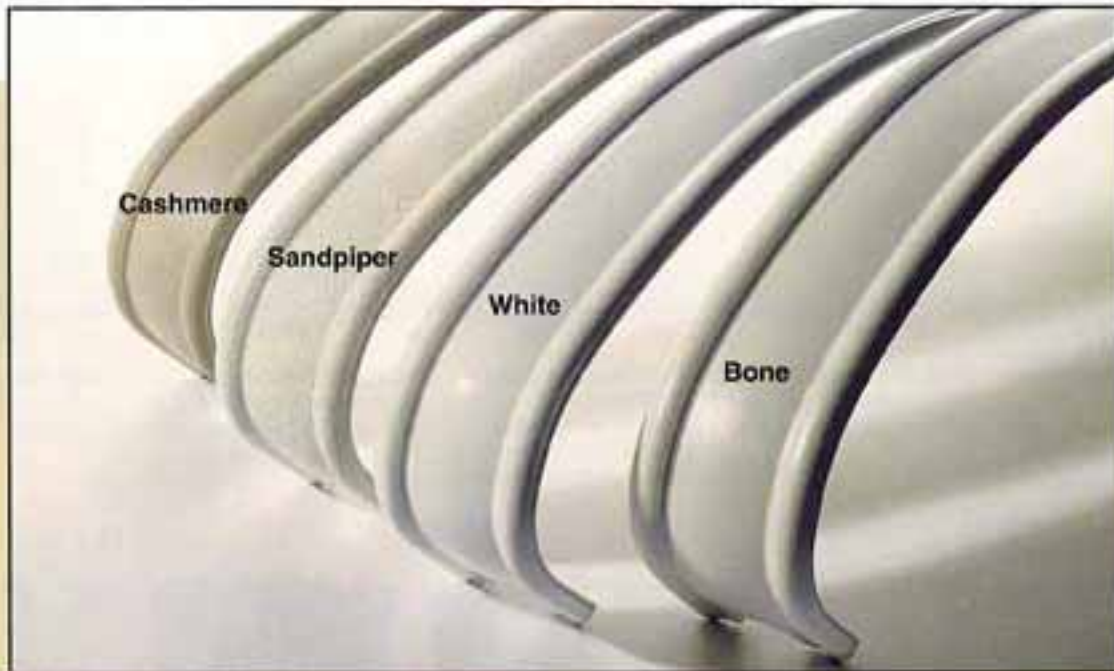

## Frame Finishes

Homecrest offers nine different frame finishes in a range of colors and textures to meet the customer's distinctive taste. The quality demanded in fine casual furniture is evident in the cleaning, priming, and final coat process used in all Homecrest products.