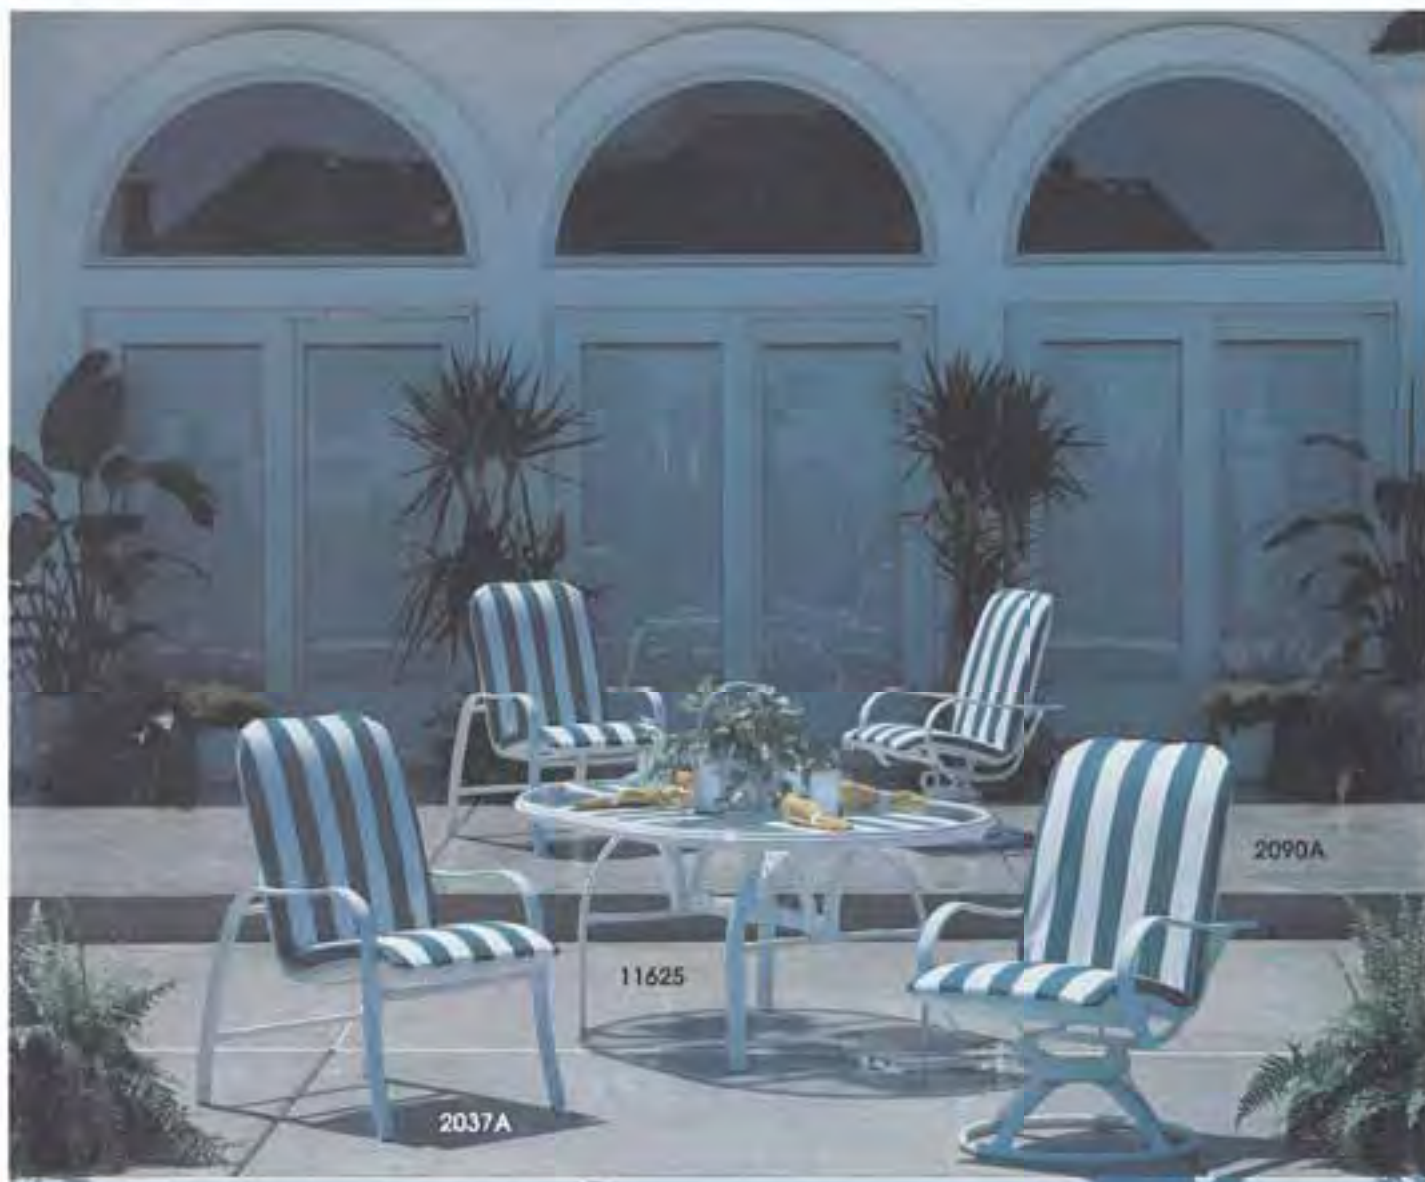

Sungarden

Aluminum