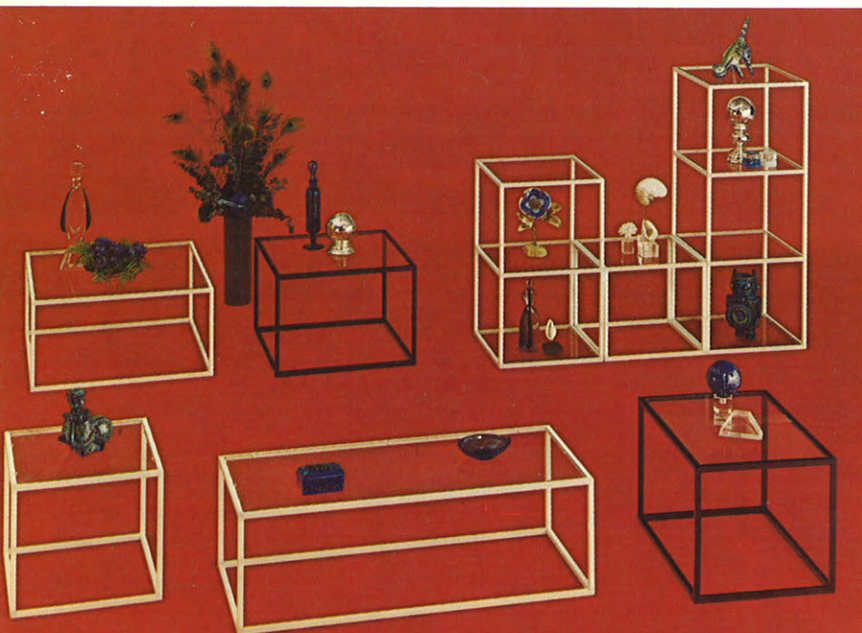

Homecrest Co.

WADENA, MINNESOTA 56482