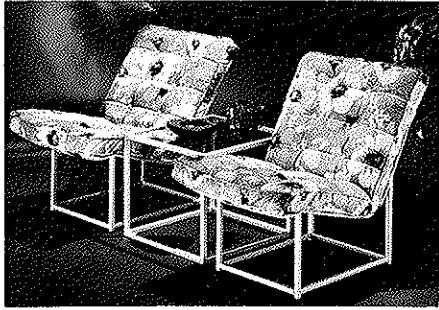

Model 63 Swivel Rocker combines Homecrest's proven swivel rocker floating comfort with the coolness and conformability of PVC straps. Available in all the sunshine-bright strap colors listed above, frame is white baked-on enamel. Overall height is 32 $\frac{1}{4}$ " , width 25" , seat width 21 $\frac{1}{4}$ " , depth 17 $\frac{1}{2}$ " , height 15 $\frac{1}{2}$ " . Shipping weight is 40 lbs. KD.

Model A21 table shown above has an expanded metal mesh top and adjusts in height from 15" for cocktails to 26" for dining. Finished in white baked-on enamel. Diameter is 21" , shipping weight 11 lbs.

Patio Umbrellas are now available in Homecrest patterns — made of triple laminate plastic in yellow Hamline with yellow exterior, green Holly Hill with avocado exterior and both blue Hamline and blue Holly Hill have turquoise exteriors. These handsome Crank-O-Matic umbrellas lock in any position. Diameter, 7½ feet, shipping weight 15 lbs.

Model 67 Strap Chair offers all the good looks of PVC strap vinyl with Homecrest contoured comfort and contemporary styling. Can be used with many patio groups or as an attractive patio dining chair. Heavy gauge welded steel frame is bonderized and finished in baked-on white enamel. Overall height is 33¾", width 22", seat width 21½", depth 17½", height 18". Weight 28 lbs. (Shipped 2 per carton.)

Model 68 High Back Swivel Rocker provides lean-back and relax comfort with PVC strap construction. Steel frame is finished in white baked-on enamel. Overall height 43¾", width 25", seat width 21¾", depth 17½" and height 15½". Shipped KD at 44 lbs.