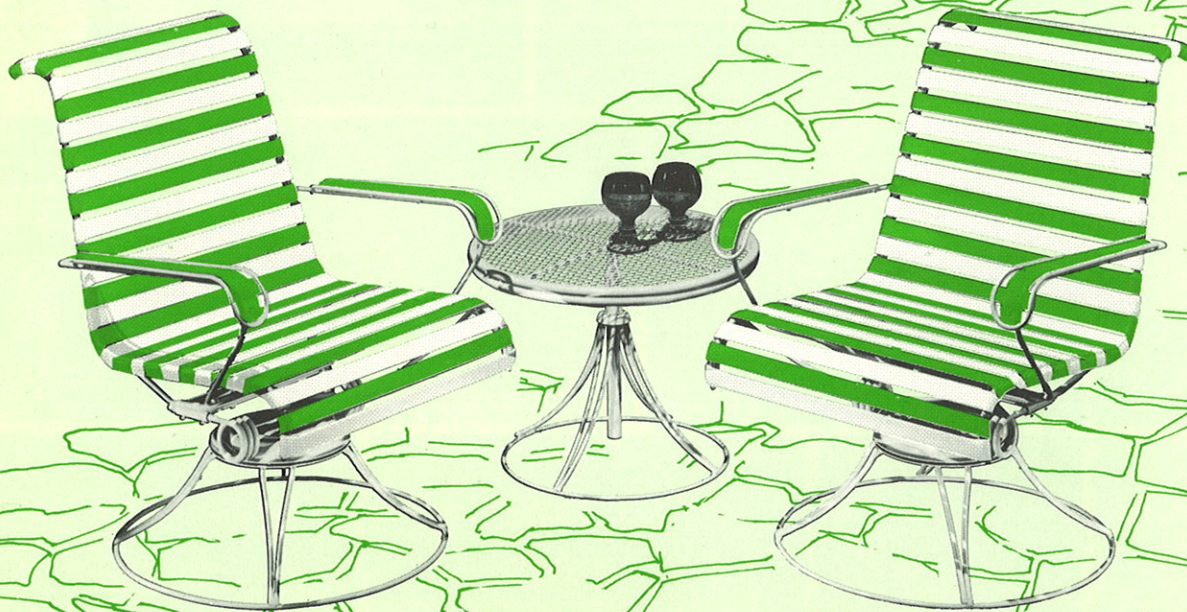

Furniture
of distinction
for casual living

Sparkling-Contemporary-Distinctive Homecrest's new Patio Furniture

We have combined our recognized swivel rocker floating comfort with carefree Polyvinyl chloride straps in sunshine-bright colors. These individually suspended resilient straps conform for maximum comfort. They are fungus resistant, won't fade, stain or lose their shape. All welded steel frames are bonderized and finished in white baked-on enamel. Strap colors include Kentucky green, Florida orange, Alaska white, California yellow, Pacific turquoise and Mexican avocado. Any of the above strap colors may be alternated with white. Orange may also be alternated with yellow.

Model 63 Swivel Rocker combines Homecrest's proven swivel rocker floating comfort with the coolness and conformability of PVC straps. Available in all the sunshine-bright strap colors listed above, frame is white baked-on enamel. Overall height is 32 $\frac{1}{4}$ " , width 25" , seat width 21 $\frac{1}{4}$ " , depth 17 $\frac{1}{2}$ " , height 15 $\frac{1}{2}$ " . Shipping weight is 40 lbs. KD.

Model 67 Strap Chair offers all the good looks of PVC strap vinyl with Homecrest contoured comfort and contemporary styling. Can be used with many patio groups or as an attractive patio dining chair. Heavy gauge welded steel frame is bonderized and finished in baked-on white enamel. Overall height is 33¾", width 22", seat width 21½", depth 17½", height 18". Weight 28 lbs. (Shipped 2 per carton.)

Model 68 High Back Swivel Rocker provides lean-back and relax comfort with PVC strap construction. Steel frame is finished in white baked-on enamel. Overall height 43¾", width 25", seat width 21¾", depth 17½" and height 15½". Shipped KD at 44 lbs.