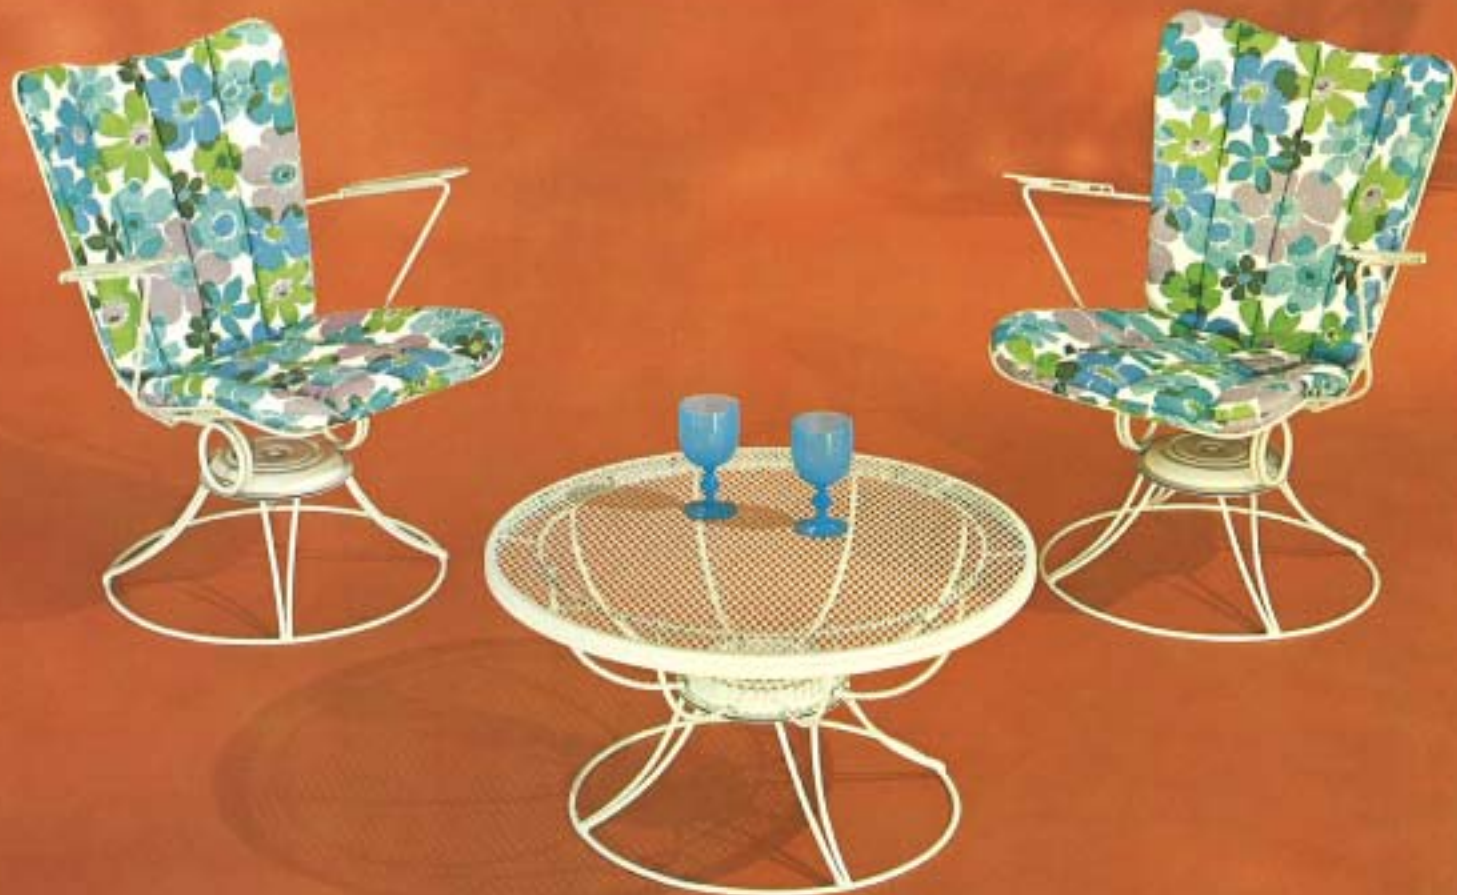

1630S2 CAROUSEL SET in blue Corina

The Carousel Set

...the nicest thing that can happen to your patio

HOMECREST swivel rockers bring relaxing comfort to your patio. Delightfully comfortable and convenient, they combine with attractive tables to help fill your summer hours with more enjoyment.

The tables are ruggedly constructed with tops of lacy, diamond mesh. The low, lazy-susan table with its swivel top is attractive and convenient. Four other tables in the 27-inch height are just right for cards, snacks, or dinner.—See page 15 for details on all tables.

Swivel rockers have all welded steel construction—contour form-fitting seats and backs—time-tested floating-comfort rocker springs—smooth, eight-bearing swivels—rollaway bases for moving without lifting—removable polyfoam cushions upholstered in cool summer fabrics and plastics. (All tables and swivel rockers are finished in white or Pompeian green baked-on enamel.)

Model 1630S2 Carousel Set (shown here in blue Corina) includes two No. 36 swivel rockers and No. 1630 table. Shipping weight 89 lbs.

Model 36 Swivel Rocker. Height of seat 15", width of seat 22", height overall 32". Shipped KD 32 lbs.

Model 1630 Carousel Table, 16" high with 30" swivel top. Shipping weight 25 lbs.