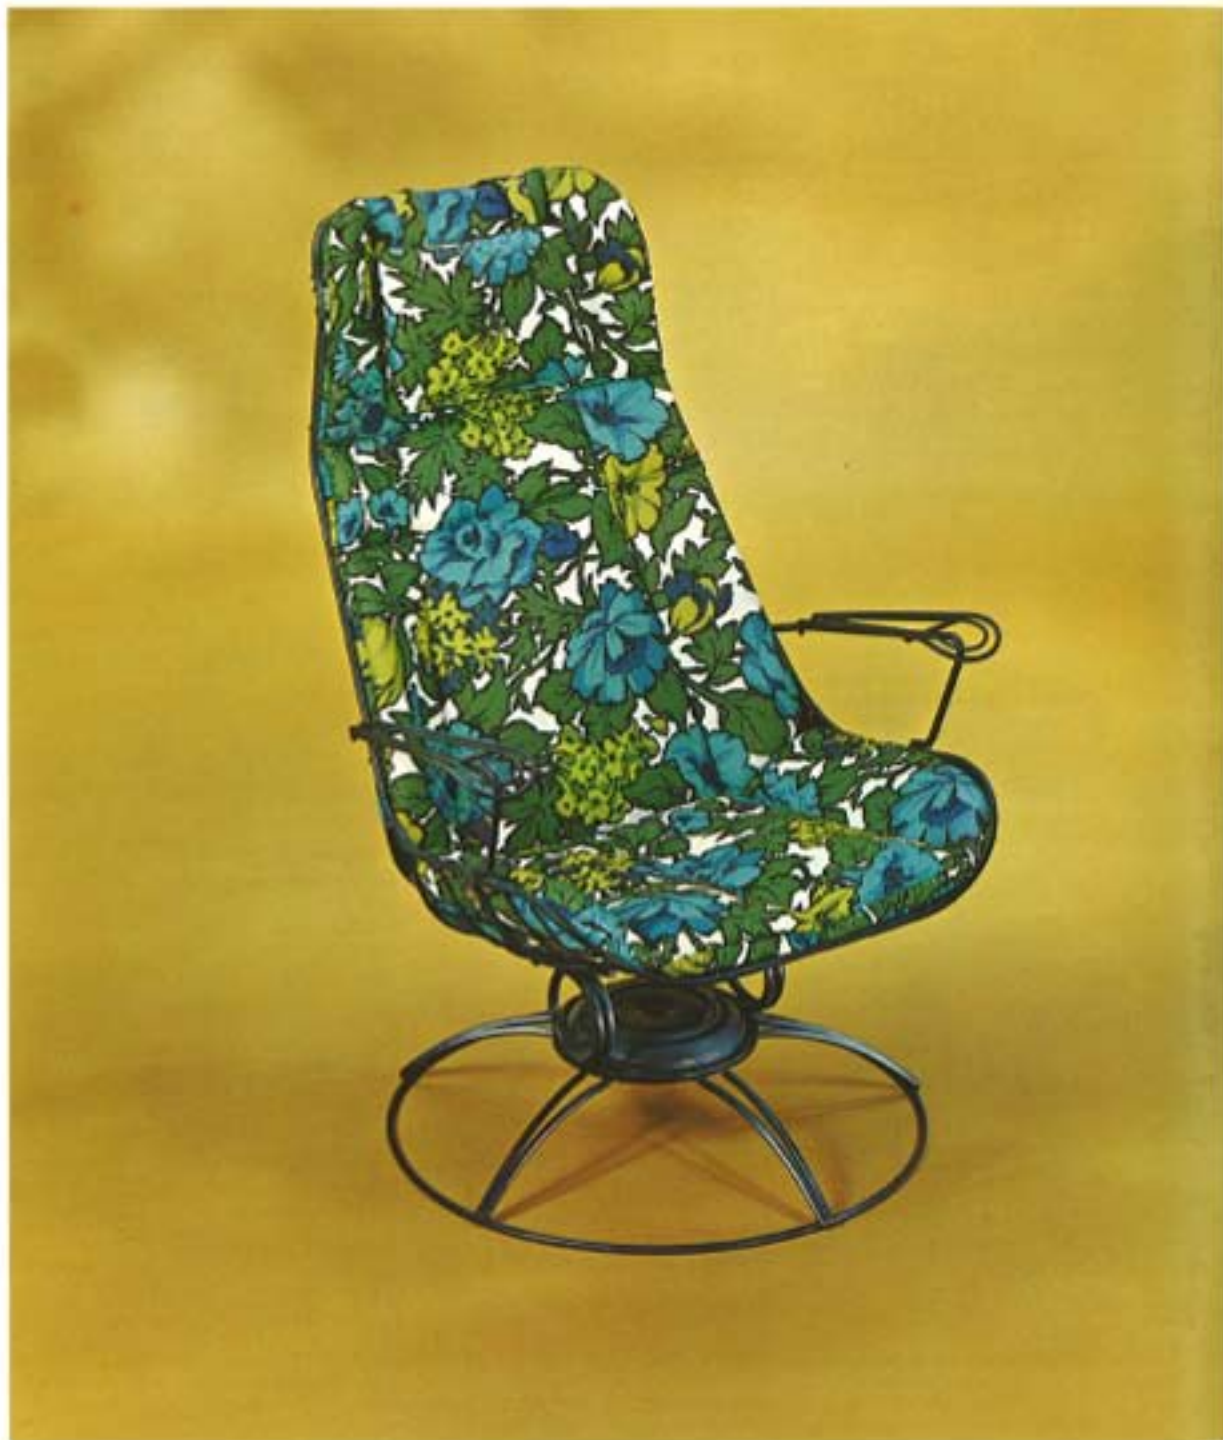

Martinique Swivel Rocker

What could be more inviting than a high-back swivel rocker on your lawn or patio? Sit back on foam-filled cushions over a scientifically contoured seat. Float as you rock on time tested rocker springs. Reading, chatting, or just soaking up the summer sun, you'll enjoy it more in the Homecrest Martinique.

Model 90, Martinique Swivel Rocker, is beautifully finished in white or Pompeian green, baked-on enamel overlaid and bonderized steel for lasting durability. Base has two specially designed rocker springs on an eight-bearing, dome-shaped swivel. Lift-off, polyether foam pad and head-rest pillow are upholstered with decorator plastics or fabrics in floral patterns. Height of seat 15", width of seat 23", height of back 40". Shipped KD 40 lbs. Assembles in minutes.

90 MARTINIQUE in blue *Corsage*