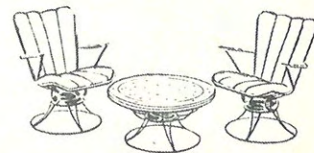

THE BERMUDA SET

HOMECREST brings the relaxing comfort of its swivel rockers to the patio. The supremely comfortable and convenient patio rockers are combined with attractive tables to help fill your summer hours with more enjoyment.

The tables are ruggedly constructed with tops of lacy, diamond mesh. The low, lazy-susan table with its swivel top is delightfully convenient. Three other table sizes in the 27-inch height are just right for cards, snacks, or dinner.

The swivel rockers have all welded steel construction — smooth, eight-bearing swivels — time-tested floating-comfort rocker springs — rollaway base for moving without lifting — baked-on enamel finish over bonderized steel — washable foam cushions upholstered in cool summer fabrics and plastics shown on last page. (All tables and swivel rockers are finished in white baked-on enamel.)

1630S2 Carousel Set includes two No. 36 swivel rockers and model 1630 table.