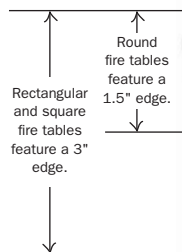

AVAILABLE TOP COLORS

Note: Each top is individually handcrafted and will vary in color. Colors are representations, refer to an actual sample.

3" NATURAL EDGE PROFILE SHOWN IN DRIFT

FIRE TABLES

Fire tables feature a 1.5" or 3" natural edge profile.

Note: Each fire table comes standard with a 12" x 24" rectangular or 20" round 65,000 BTU stainless steel black powder-coated burner, external key valve, match-light ignition, 20 lbs of fire jewelry (select one or two colors), and a black 3/4" fire burner riser. The burner is available as either Liquid Propane (XXX-JLP) or Natural Gas (XXX-JNG)—if one is not selected, the burner will default to the Liquid Propane option. The square and rectangular fire tables feature a 3" natural edge profile and the round fire tables feature a 1.5" natural edge profile.