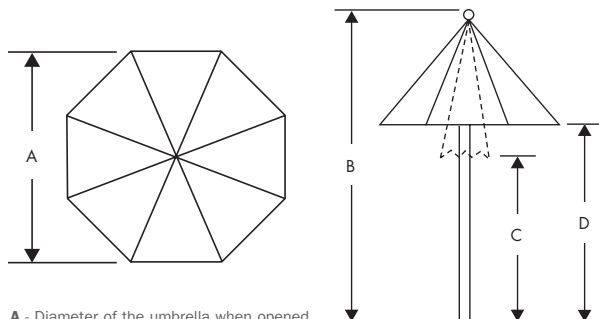

UMBRELLAS AND BASES

MARKET | DINING AND BALCONY/BAR HEIGHTS

Our Homecrest dining, balcony and bar umbrellas are the benchmark by which others are compared, and are available in many of the Homecrest fabrics.

Umbrella Features:

- 100" non-recycled aluminum frame offers 30% more strength.
- 1.2 mm wall thickness - offers 20% more strength than standard 1 mm.
- 1 mm rectangular rib extrusion - offers more strength than others main pole.
- Manual crank lift for easy operation.
- Kevlar woven lift cord - offers superior strength and is lightweight and flexible.
- Advanced tilt mechanism - offers greater tilt angles for more and longer shade.

7.5' DINING HEIGHT

U UM9070 - Manual Tilt

A: 7.5'
B: 94"
C: 43"
D: 74"

7.5' BALCONY/BAR HEIGHT

U UB9070 - Manual Tilt

A: 7.5'
B: 97"
C: 46"
D: 77"

9' DINING HEIGHT

U UM8100 - Auto Tilt

A: 9'
B: 102"
C: 43"
D: 79"

9' BALCONY/BAR HEIGHT

U UB8100 - Auto Tilt

A: 9'
B: 105"
C: 43"
D: 79"

11' DINING HEIGHT

U UM8120 - Auto Tilt

A: 11'
B: 102"
C: 35"
D: 76"

11' BALCONY/BAR HEIGHT

U UB8120 - Auto Tilt

A: 11'
B: 105"
C: 35"
D: 76"

SPUN ALUMINUM BASE

00090

CAST IRON BASE

00091 - 45 lbs.
H: 20.5"