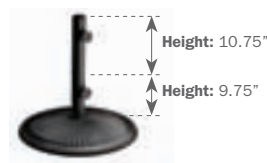

U UB8120 - Auto Tilt

A: 11'
B: 105"
C: 35"
D: 76"

SPUN ALUMINUM BASE

00090

CAST IRON BASE

00091 - 45 lbs.
H: 20.5"

- A** - Diameter of the umbrella when opened.
B - Height of the umbrella from the bottom of the pole to the top of the umbrella canopy.
C - Height of the umbrella from the bottom of the pole to the bottom of the umbrella canopy when closed.
D - Height of the umbrella from the bottom of the pole to the bottom of the umbrella canopy when opened.