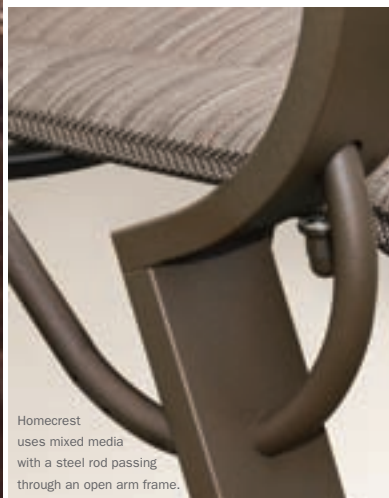

Homecrest uses mixed media with a steel rod passing through an open arm frame.