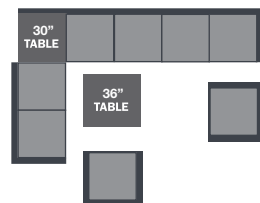

Shown with:
Left and Right Arm Chairs, four Armless Chairs, two Arm Chairs, 30" Side Table and a 36" Chat Table.