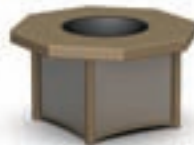

Frame: Cognac
Side Panels: Nickel