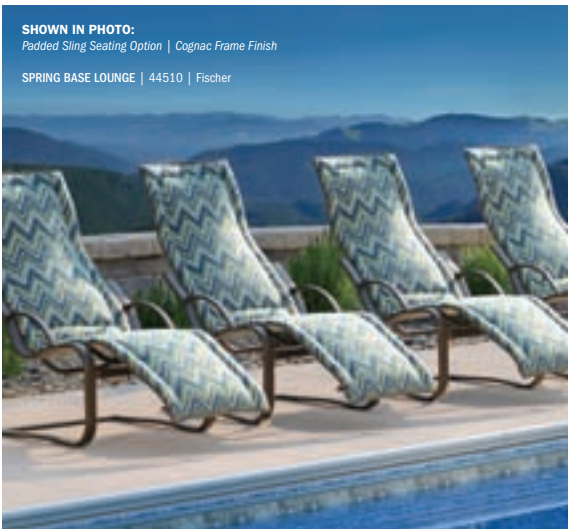

LANA

SLING | ALUMINUM

Available in
WOVEN

Lana means afloat, calm as still waters, which also defines the soft relaxing motion you will feel in this new spring base collection. The Spring Base Dining Chair is the perfect fit for conversation around a fire table, paired up on a porch or as a dining option. The Spring Base Lounge is generously proportioned and positioned for relaxation. Designed with support to easily enter and exit the piece, and is perfect for a relaxing nap or a good book. Made of aluminum, Lana is available in Sling, Padded Sling and Homecrest Woven seating options.

S 44800 **PS** 44810 **W** 4480W

H: 44.5" W: 25" D: 30"
Seat Ht: 17.5" Arm Ht: 24"

S 44500 **PS** 44510

H: 40.5" W: 27.5" L: 54"
Seat Ht: 14.5" Arm Ht: 20"

C 4450HP

H: 7" W: 20" D: N/A
Seat Ht: N/A Arm Ht: N/A
(Optional)

SHOWN IN PHOTO:

Padded Sling Seating Option | Cognac Frame Finish

SPRING BASE LOUNGE | 44510 | Fischer

Available in: **S** Sling **PS** Padded Sling **C** Cushion **W** Woven