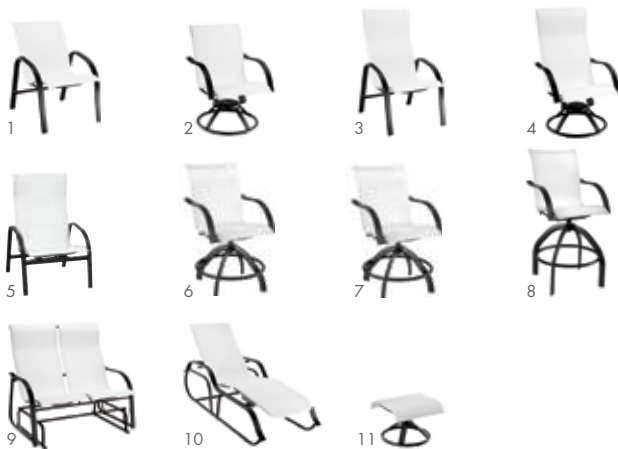

LEGENDARY | Steel | **S** **TS** **PS**

See Legendary Deep Seating and Faux Leather tables for coordinating pieces.

- 1) Dining Chair 2) Swivel Rocker 3) Swivel Balcony Stool 4) Swivel Rocker Balcony Stool

MIRAGE | Aluminum | **S** **TS** **PS**

- 1) High Back Dining Chair 2) High Back Swivel Rocker 3) Swivel Balcony Stool 4) Swivel Rocker Balcony Stool 5) Adjustable Chaise

Available in: **S** Sling **TS** Tri-Sling **PS** Padded Sling

PALISADE | Steel | **S** **TS** **PS**

1) Standard Back Dining Chair 2) Standard Back Swivel Rocker 3) High Back Dining Chair 4) High Back Swivel Rocker 5) Motion Chat Chair 6) Swivel Balcony Stool 7) Swivel Rocker Balcony Stool 8) Swivel Bar Stool 9) High Back Loveseat Glider 10) Self-Adjusting Chaise 11) Ottoman