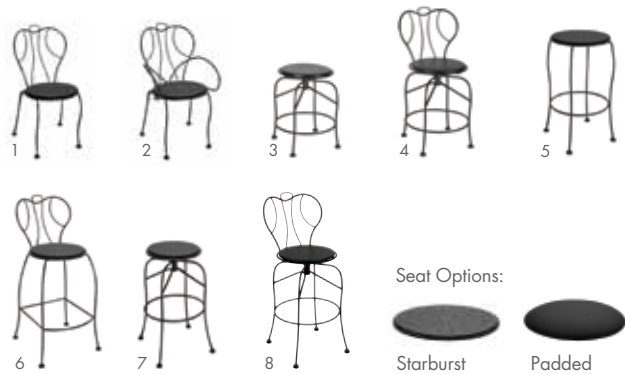

1) Café Chair 2) High Back Dining Chair 3) High Back Swivel Rocker 4) High Back Loveseat Glider 5) Swivel Balcony Stool 6) Swivel Bar Stool 7) Bar Stool 8) Adjustable Chaise 9) Ottoman

Available in: **M** Mesh **SP** Strap **SL** Slotted **C** Removable Cushion

Passport

PASSPORT | Aluminum | **M**

1) Café Chair 2) Bar Stool 3) Adjustable Chaise

ESPRESSO | Steel | **ST C**

1) Side Chair 2) Café Chair 3) Swivel Balcony Stool 4) Swivel Balcony Stool 5) Bar Stool 6) Bar Stool 7) Swivel Bar Stool 8) Swivel Bar Stool

LATTE | Steel | **SL C**

1) Side Chair 2) Swivel Balcony Stool 3) Bar Stool 4) Swivel Bar Stool

Seat Options:

Slotted

Padded

Manhattan

MANHATTAN | Steel | **CH** **C**

1) Side Chair 2) Café Chair 3) Bar Stool

1

2

3

Seat Options:

Checked

Padded

Available in: **M** Mesh **ST** Starburst **SL** Slotted **CH** Checked **C** Padded

Tables