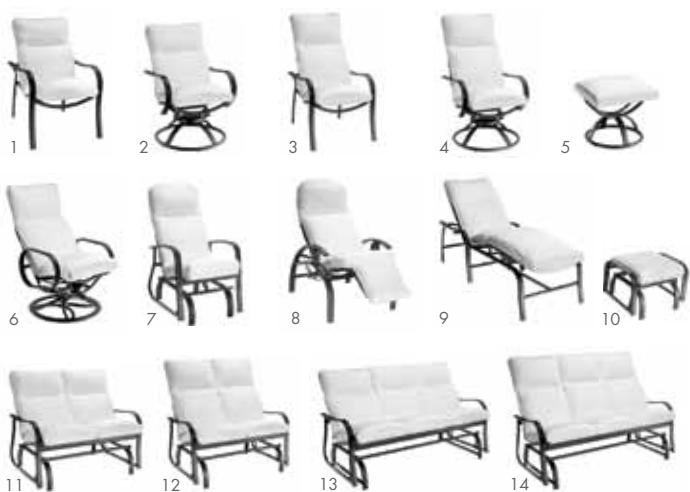

CIRQUE | Aluminum | C

- 1) Rocking Chair 2) Chat Chair 3) Single Lounge 4) Double Lounge 5) Ottoman
6) Pneumatic Adjusting Chaise 7) Personal Umbrella 8) Swivel Table 9) End Table

PALISADE | Steel | C

- 1) Standard Back Dining Chair 2) Standard Back Swivel Rocker 3) High Back Dining Chair 4) High Back Swivel Rocker 5) High Back Loveseat Glider 6) Self-Adjusting Chaise 7) Ottoman

HOLLY HILL | Aluminum | C

- 1) Standard Back Dining Chair 2) Standard Back Swivel Rocker 3) High Back Dining Chair 4) High Back Swivel Rocker 5) Ottoman 6) Reclining Swivel Rocker 7) Single Glider 8) Comfort Recliner 9) Self-Adjusting Chaise 10) Gliding Ottoman 11) Standard Back Loveseat Glider 12) High Back Loveseat Glider 13) Standard Back 3-Seat Glider 14) High Back 3-Seat Glider