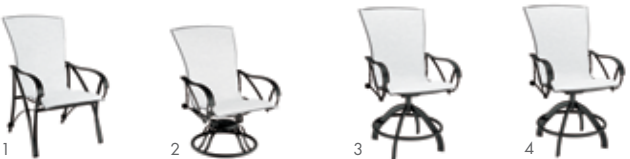

17

Available in: **S** Sling **TS** Tri-Sling **PS** Padded Sling

Legendary

KENSINGTON II | Steel | **S** **TS** **PS**

- 1) High Back Dining Chair 2) High Back Swivel Rocker 3) Swivel Balcony Stool 4) Swivel Rocker Balcony Stool 5) Swivel Bar Stool 6) High Back Loveseat Glider 7) Adjustable Chaise 8) Ottoman

LEGENDARY | Steel | **S** **TS** **PS**

See Legendary Deep Seating and Faux Leather tables for coordinating pieces.

- 1) Dining Chair 2) Swivel Rocker 3) Swivel Balcony Stool 4) Swivel Rocker Balcony Stool