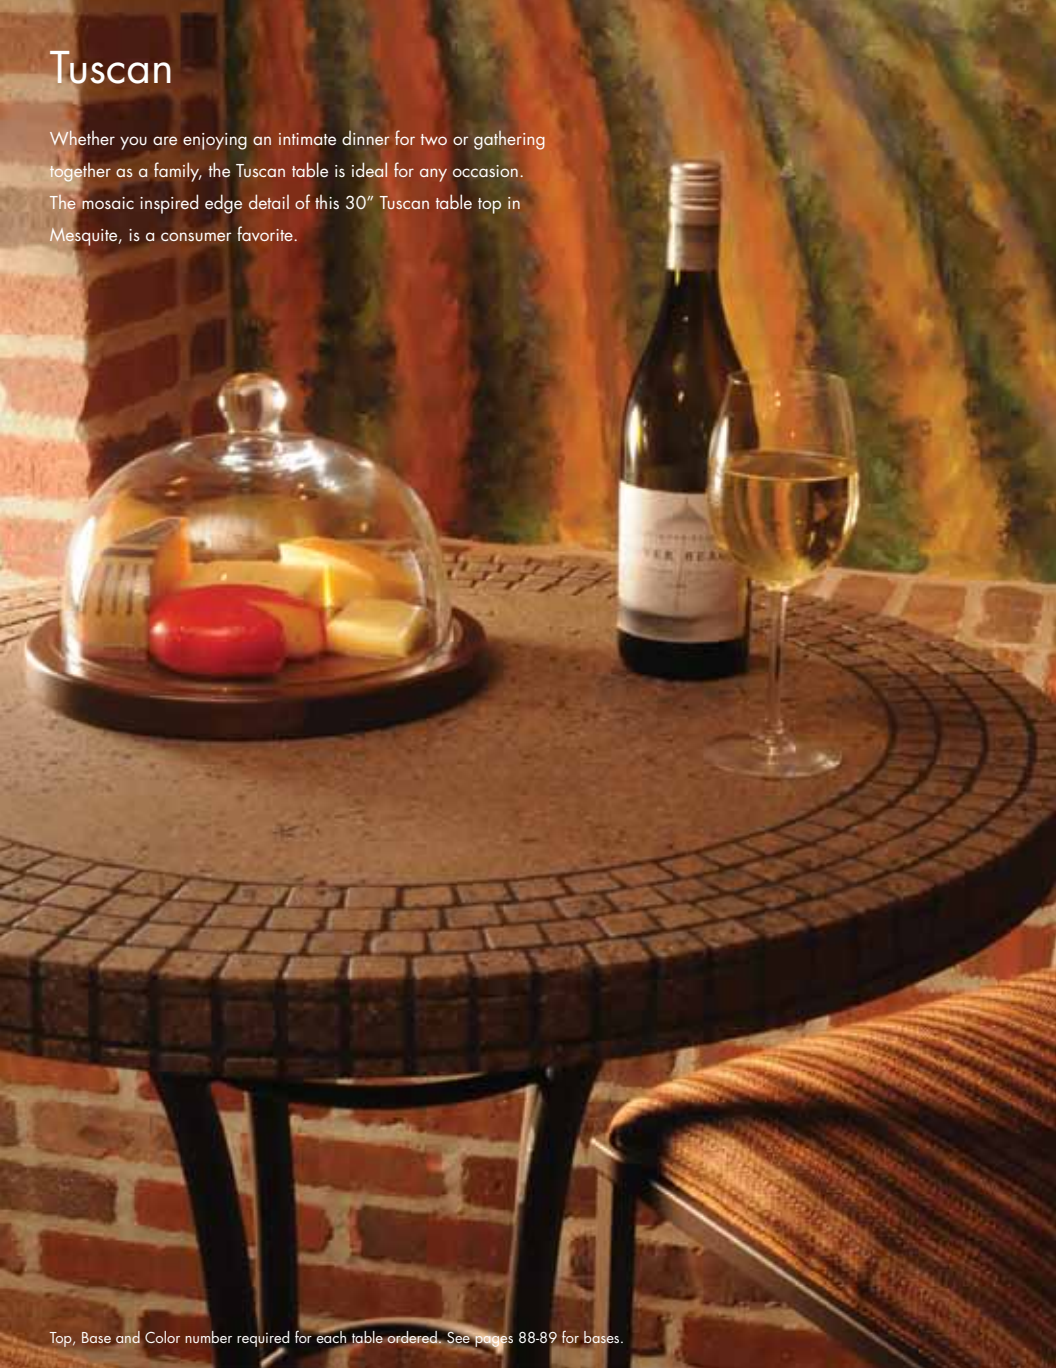

45 - Lava Nickel

Shown in Lava Nickel

Tuscan

Whether you are enjoying an intimate dinner for two or gathering together as a family, the Tuscan table is ideal for any occasion. The mosaic inspired edge detail of this 30" Tuscan table top in Mesquite, is a consumer favorite.