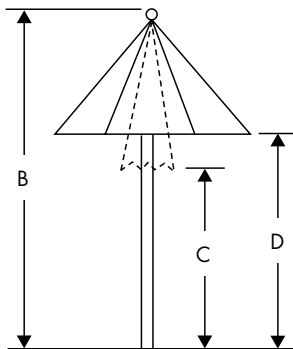

- 8 - rib design
- 100" non-recycled aluminum frame offers 30% more strength
- 1.2 mm wall thickness - offers 20% more strength than standard 1 mm
- 1 mm rectangular rib extrusion - offers strength of others main pole
- Manual crank lift for easy operation
- Kevlar woven lift cord - offers superior strength and is lightweight and flexible
- Advanced tilt mechanism - offers greater tilt angles for more and longer shade

Umbrella Pole Color Selections