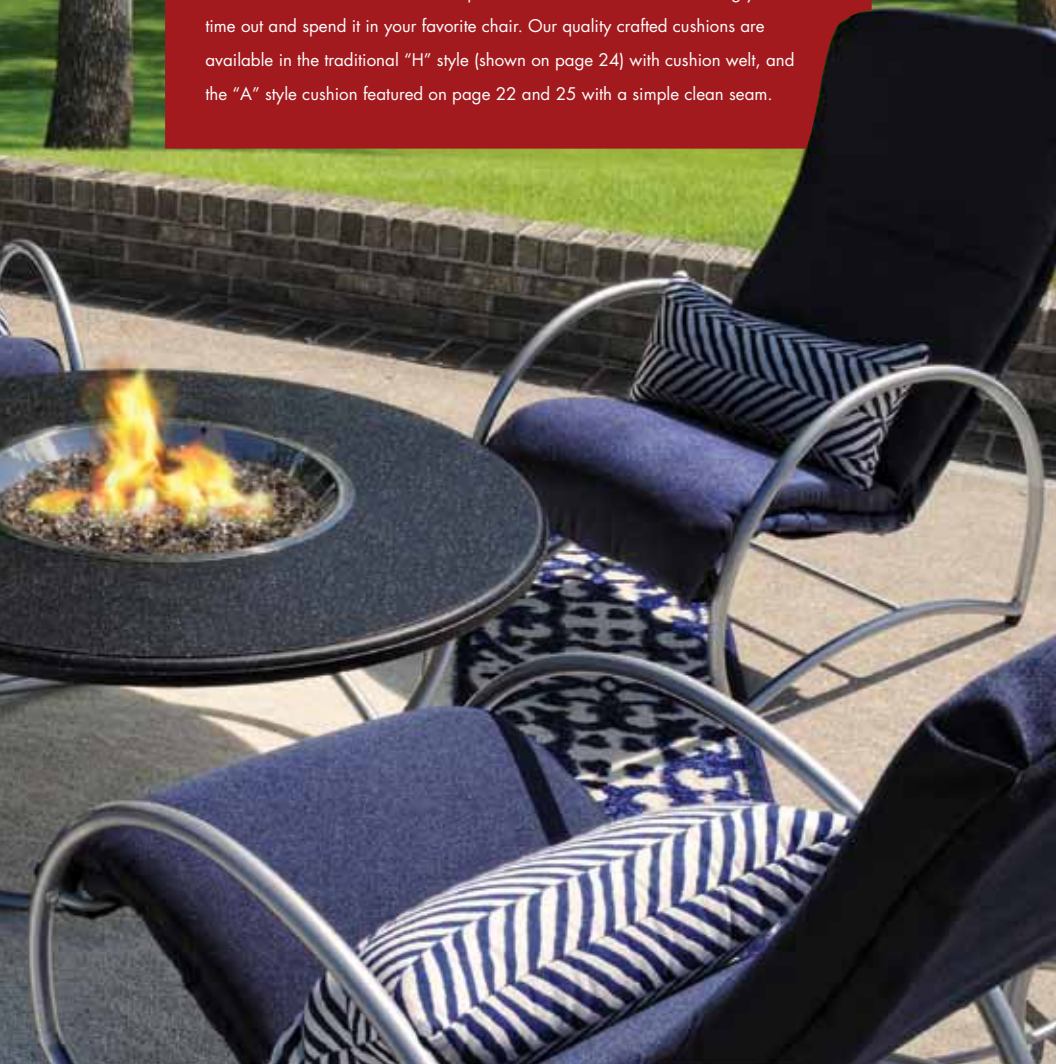

Cushion

Enjoy relaxed comfort and style outdoors with furnishings from Homecrest's Cushion collections. These durable cushions provide a comfortable retreat inviting you to take time out and spend it in your favorite chair. Our quality crafted cushions are available in the traditional "H" style (shown on page 24) with cushion welt, and the "A" style cushion featured on page 22 and 25 with a simple clean seam.